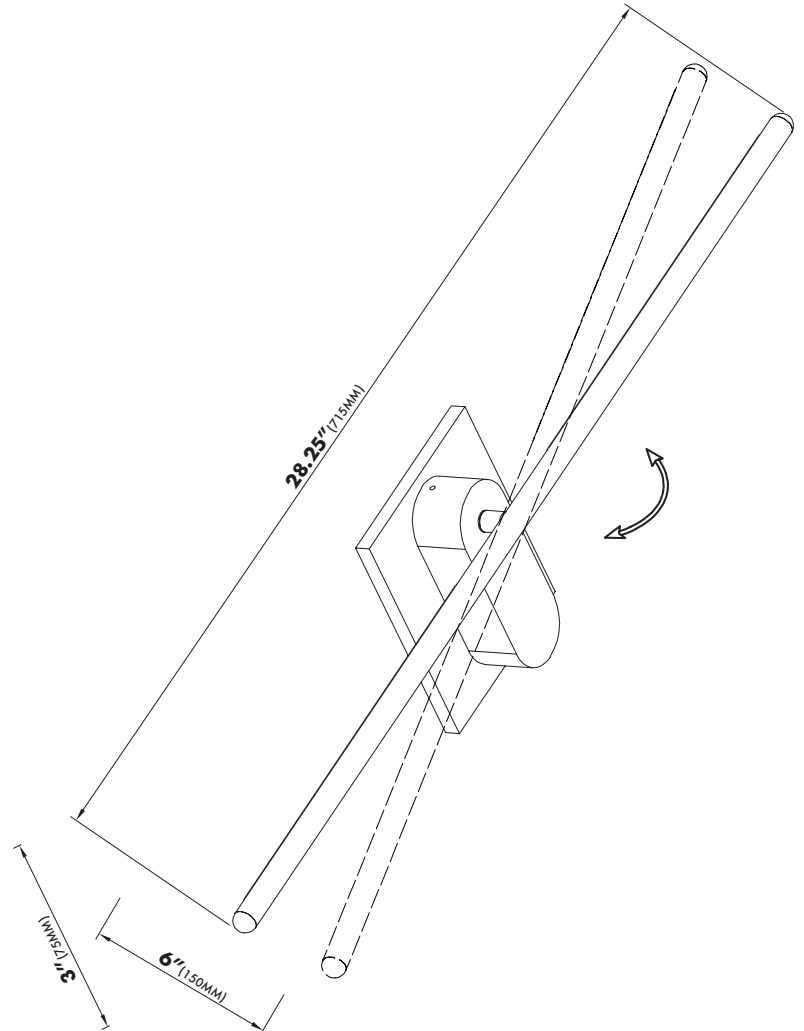

## FEATURES

- Aluminum Body / Acrylic Prismatic Lens
- Swivel Intergrated LED Sconce
- 541 Lumens
- 11 Watts / 120 Volts
- 3000 Kelvin Color Temperature
- Dimmable LED (15% - 100%) with ELV - Electric Low Voltage Dimmers
- Dry Rated

## MODEL# VMW19100 DIMENSIONS

OVERALL: **28.25" x 6" x 3"** (715MMx150MMx75MM)

THE MEASUREMENTS ARE ROUNDED TO THE NEAREST 1/4"