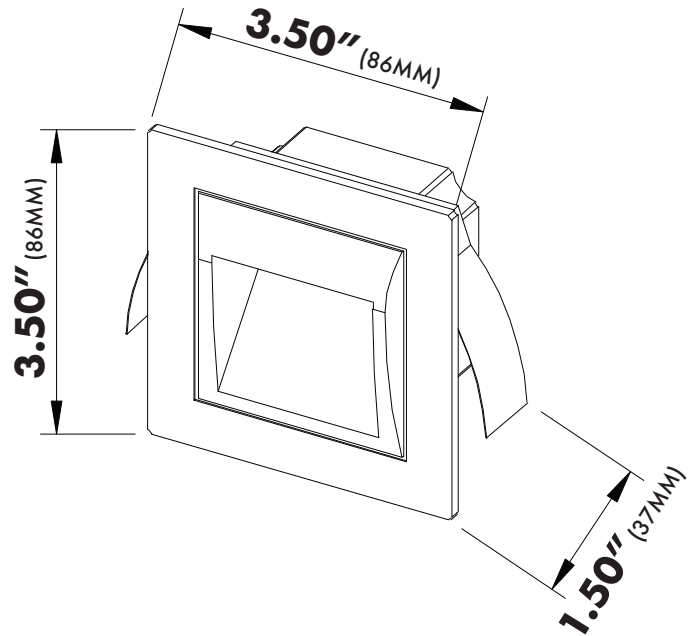

**SPECIFICATIONS**

• LUMENS	34
• WATTS	2W
• VOLTAGE	12V AC
• CRI	90
• CCT	3000K
• WET LISTED	IP67
• DIFFUSER	GLASS
• MATERIAL	ALUMINUM WITH UV POWDER COATING
• FINISH	BLACK
• LIFETIME	50,000 HOURS
• TRANSFORMER REQUIRED (NOT INCLUDED)	
• ETL LISTED	
• WARRANTY	5-YEAR LIMITED

**MODEL#VOS55477**  
**DIMENSIONS**

OVERALL: **3.50" x 1.50" x 3.50"** (86MMx42MMx86MM)

THE MEASUREMENTS ARE ROUNDED TO THE NEAREST 1/4"

**AVAILABLE FINISHES**