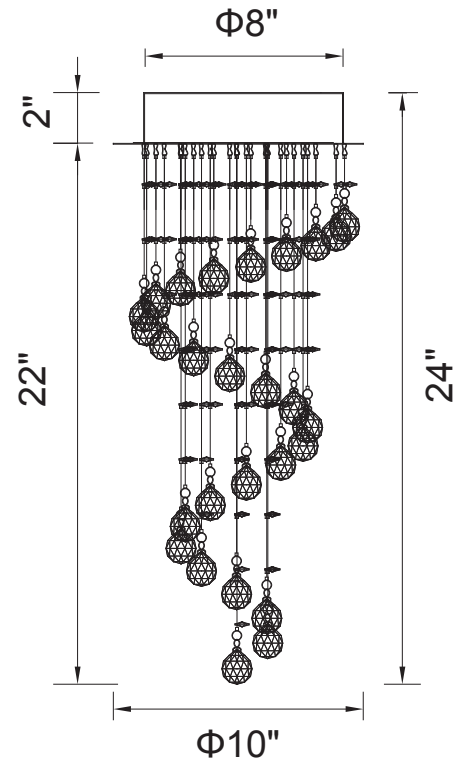

PROJECT: _____

FIXTURE TYPE: _____

LOCATION: _____

CONTACT/PHONE: _____

Item	6603C10C
Collection	SPIRAL
Category	Chandelier
Finish	Chrome
Glass	-----
Crystal	Clear
Acrylic	-----

Shade Color	-----
Min Assembled Height	24"
Max Assembled Height	24"
Width	10"
Length	-----
Extension Wall Mounts	-----
Input	120V AC,60HZ,AC

Lumens	-----
Light Source	GU10
Bulb Info.	1x35W
Included	-----
Dimmable	Yes
Colour Temp	-----
Weight	5.4 Lbs