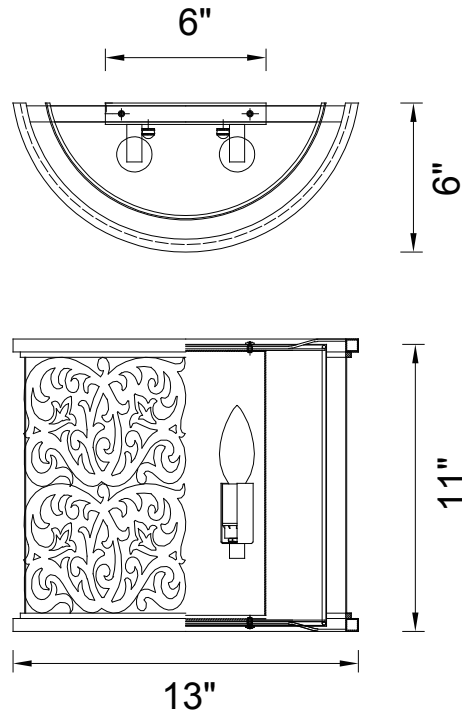

PROJECT: _____

FIXTURE TYPE: _____

LOCATION: _____

CONTACT/PHONE: _____

Item	9807W13-2-116	Shade Color	Off White	Lumens	-----
Collection	NICOLE	Min Assembled Height	11"	Light Source	E26
Category	Wall Sconce	Max Assembled Height	11"	Bulb Info.	2x60W
Finish	Brushed Chocolate	Width	13"	Included	-----
Glass	-----	Length	-----	Dimmable	Yes
Crystal	-----	Extension Wall Mounts	6"	Colour Temp	-----
Acrylic	-----	Input	120V AC,60HZ,AC	Weight	3.31 Lbs