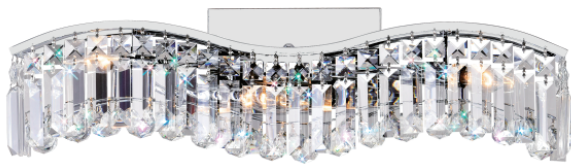

PROJECT: _____
 FIXTURE TYPE: _____
 LOCATION: _____
 CONTACT/PHONE: _____

Item	8004W25C-A (Clear)
Collection	GLAMOUS
Category	Vanity Light
Finish	Chrome
Glass	-----
Crystal	Clear
Acrylic	-----

Shade Color	-----
Min Assembled Height	7"
Max Assembled Height	7"
Width	25"
Length	-----
Extension Wall Mounts	6"
Input	120V AC,60HZ,AC

Lumens	-----
Light Source	E12
Bulb Info.	3x60W
Included	-----
Dimmable	Yes
Colour Temp	-----
Weight	7.72 Lbs

CWI Lighting
 2775 Broadway
 Buffalo, NY 14227
 USA

CWI Lighting
 140 Steelcase Rd. W.
 Markham ON. L3R 3J9
 Canada