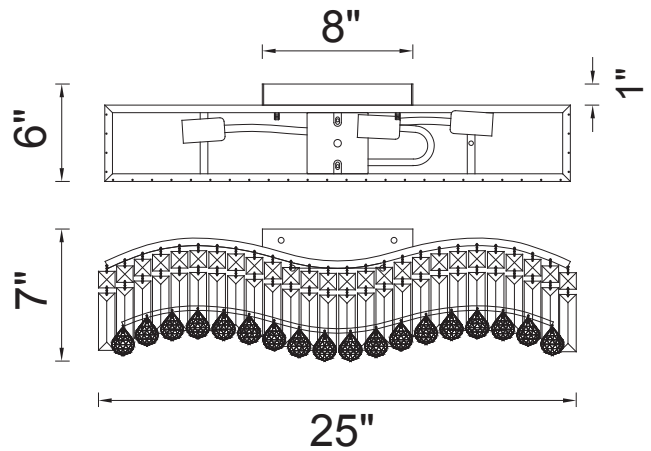

PROJECT: _____
 FIXTURE TYPE: _____
 LOCATION: _____
 CONTACT/PHONE: _____

Item	8004W25C-A (Clear)
Collection	GLAMOUS
Category	Vanity Light
Finish	Chrome
Glass	-----
Crystal	Clear
Acrylic	-----

Shade Color	-----
Min Assembled Height	7"
Max Assembled Height	7"
Width	25"
Length	-----
Extension Wall Mounts	6"
Input	120V AC,60HZ,AC

Lumens	-----
Light Source	E12
Bulb Info.	3x60W
Included	-----
Dimmable	Yes
Colour Temp	-----
Weight	7.72 Lbs

CWI Lighting
 2775 Broadway
 Buffalo, NY 14227
 USA

CWI Lighting
 140 Steelcase Rd. W.
 Markham ON. L3R 3J9
 Canada