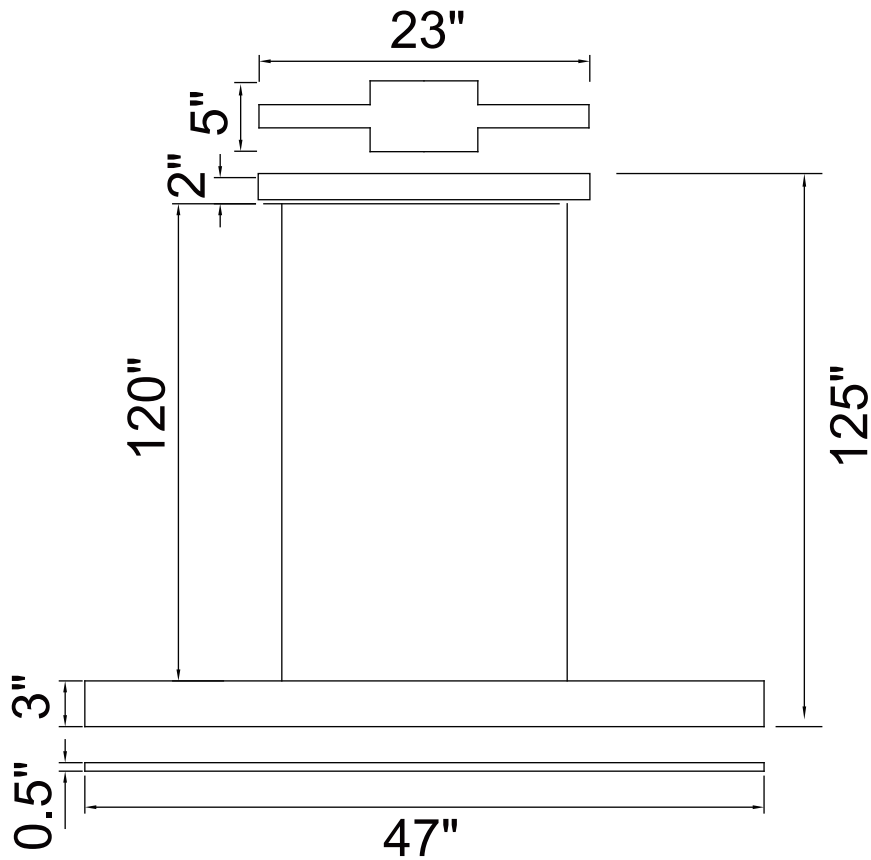

PROJECT: _____
 FIXTURE TYPE: _____
 LOCATION: _____
 CONTACT/PHONE: _____

Item	7145P47-1-253-RC
Collection	KRISTA
Finish	Satin Black
Glass	-----
Crystal	-----
Input	120V AC,60HZ,AC

Shade	-----
Length/Dia.	47"
Width/Ext.	0.5"
Height	3"
Maximum	125"
Lumens	1300

Light Source	LED
Bulb Info.	25W
Included	-----
Dimmable	Yes
Color	3000K
Weight	3.0KG