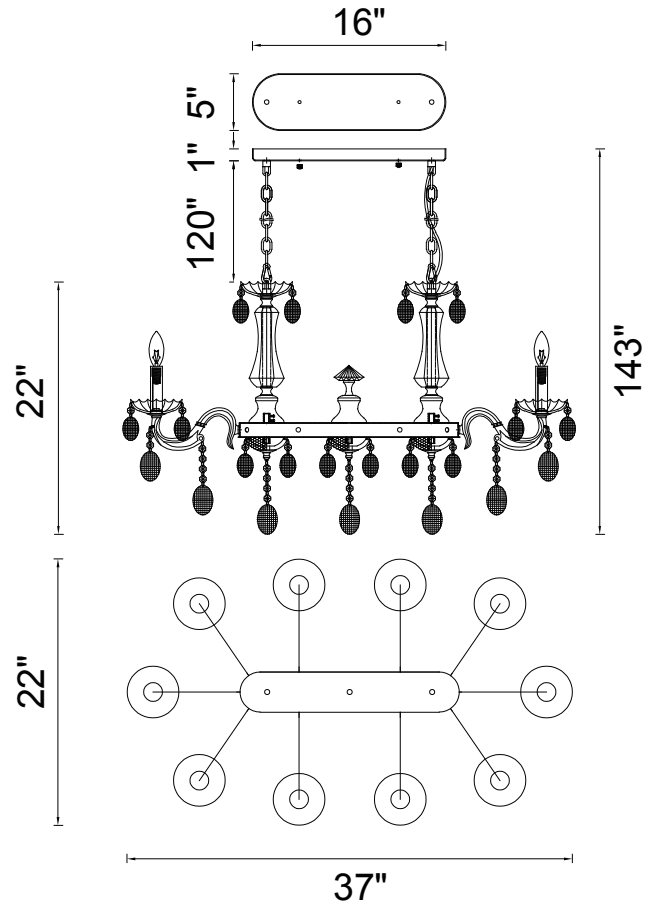

PROJECT: _____

FIXTURE TYPE: _____

LOCATION: _____

CONTACT/PHONE: _____

Item	2016P37C-10
Collection	FLAWLESS
Category	Chandelier
Finish	Chrome
Glass	-----
Crystal	Clear
Acrylic	-----

Shade Color	-----
Min Assembled Height	24"
Max Assembled Height	143"
Width	37"
Length	22"
Extension Wall Mounts	-----
Input	120V AC,60HZ,AC

Lumens	-----
Light Source	E12
Bulb Info.	10x60W
Included	-----
Dimmable	Yes
Colour Temp	-----
Weight	31.5 Lbs