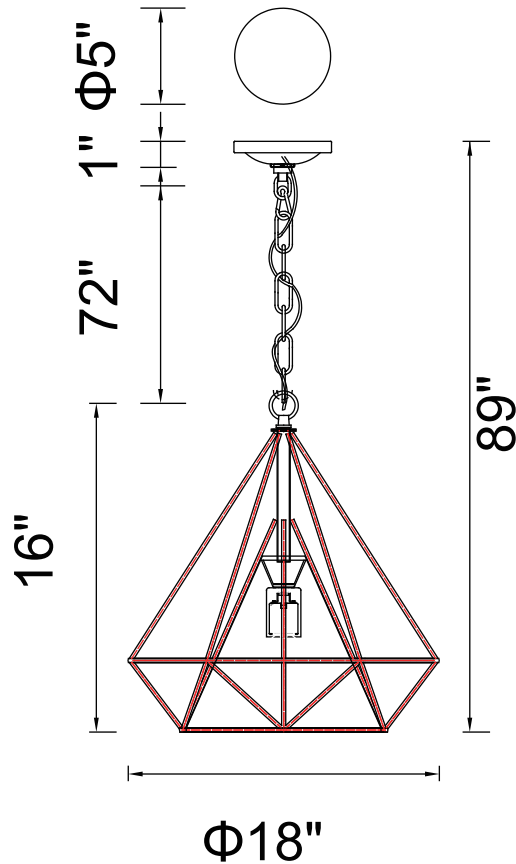

PROJECT: _____

FIXTURE TYPE: _____

LOCATION: _____

CONTACT/PHONE: _____

Item	9600P18-1-101
Collection	DIAMOND
Finish	Black
Glass	-----
Crystal	-----
Input	120V AC,60HZ,AC

Shade	-----
Length/Dia.	18"
Width/Ext.	-----
Height	16"
Maximum	89"
Lumens	-----

Light Source	E26
Bulb Info.	1×60W
Included	-----
Dimmable	Yes
Color	-----
Weight	