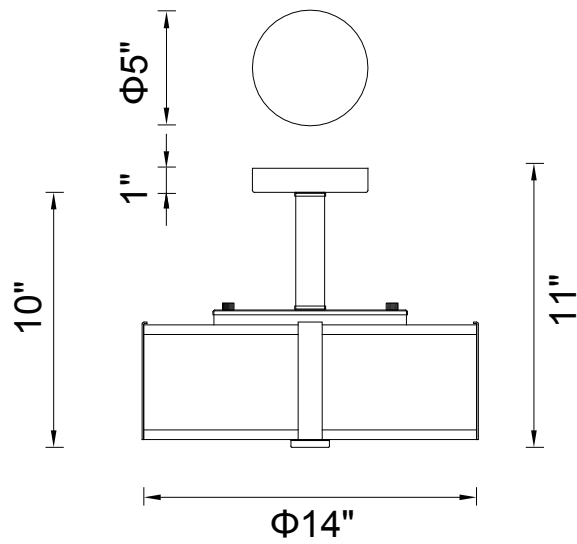

PROJECT: \_\_\_\_\_  
 FIXTURE TYPE: \_\_\_\_\_  
 LOCATION: \_\_\_\_\_  
 CONTACT/PHONE: \_\_\_\_\_

Item	5571P14C-R
Collection	LUCIE
Category	Mini Pendant
Finish	Chrome
Glass	-----
Crystal	-----
Acrylic	-----

Shade Color	White
Min Assembled Height	11"
Max Assembled Height	11"
Width	14"
Length	-----
Extension Wall Mounts	-----
Input	120V AC,60HZ,AC

Lumens	-----
Light Source	E26
Bulb Info.	3x60W
Included	-----
Dimmable	Yes
Colour Temp	-----
Weight	9.0 Lbs