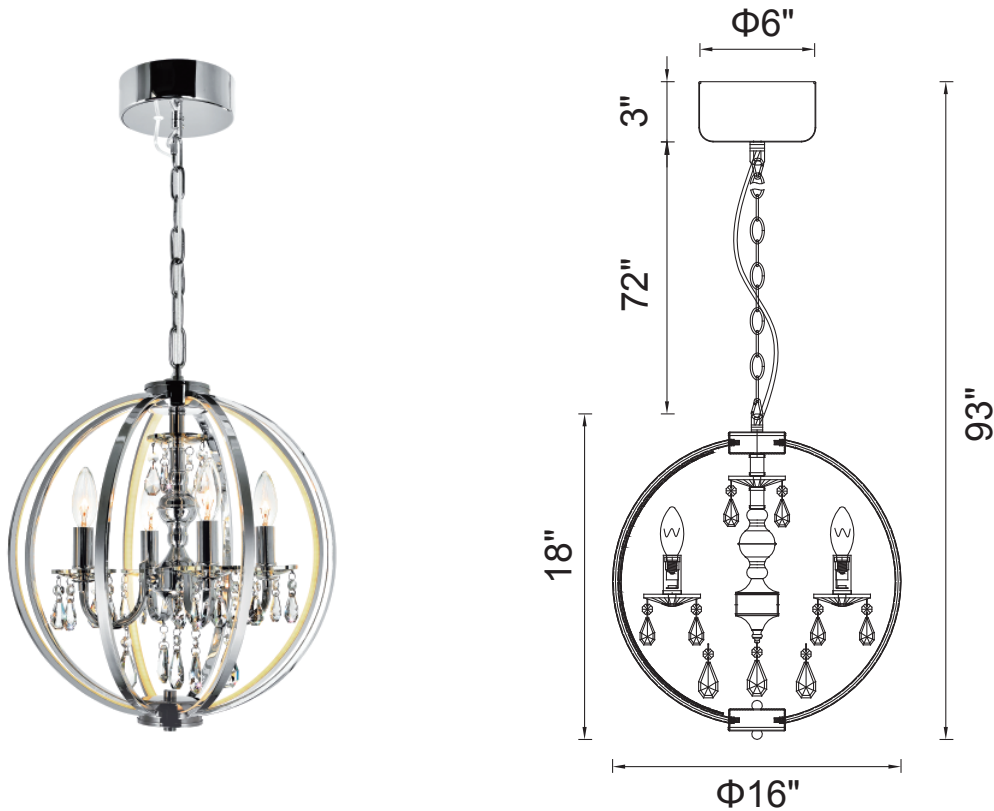

PROJECT: _____

FIXTURE TYPE: _____

LOCATION: _____

CONTACT/PHONE: _____

Item	5025P16C-4	Shade Color	-----	Lumens	653
Collection	ABIA	Min Assembled Height	21"	Light Source	E12 + Integrated LED
Category	Chandelier	Max Assembled Height	93"	Bulb Info.	4x60W + 12W
Finish	Chrome	Width	16"	Included	-----
Glass	-----	Length	-----	Dimmable	Yes
Crystal	Clear	Extension Wall Mounts	-----	Colour Temp	3000~6000K
Acrylic	-----	Input	120V AC,60HZ,AC	Weight	12.57 Lbs