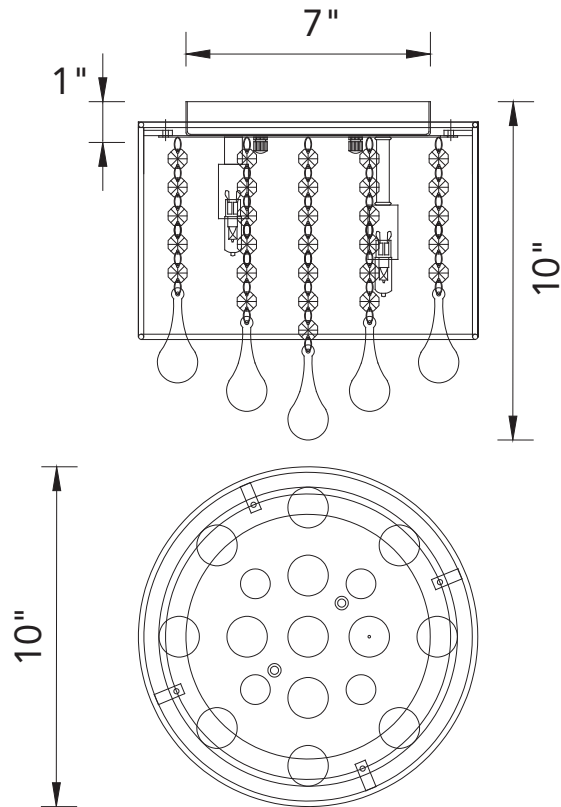

PROJECT: \_\_\_\_\_  
 FIXTURE TYPE: \_\_\_\_\_  
 LOCATION: \_\_\_\_\_  
 CONTACT/PHONE: \_\_\_\_\_

Item	5006C10C-R (B)
Collection	WATER DROP
Category	Flush Mount
Finish	Chrome
Glass	-----
Crystal	Clear
Acrylic	-----

Shade Color	Black
Min Assembled Height	10"
Max Assembled Height	10"
Width	10"
Length	-----
Extension Wall Mounts	-----
Input	120V AC,60HZ,AC

Lumens	-----
Light Source	G9
Bulb Info.	4 x 40W
Included	-----
Dimmable	Yes
Colour Temp	-----
Weight	4.4 Lbs