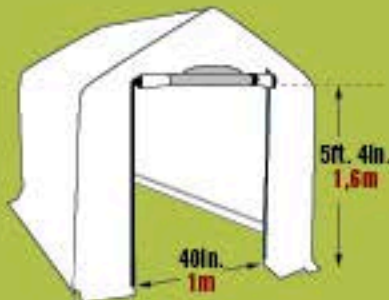

#70208

ShelterLogic

GrowIT® Backyard Greenhouse™

6 x 4 x 6ft. 6in.

1,8 x 1,2 x 2,0 m

1,8 x 1,2 x 2,0 m

6 x 4 x 6ft. 6in.

GrowIT® Backyard Greenhouse™

6 x 4 x 6ft. 6in.

1,8 x 1,2 x 2,0 m

LUMINATE™
DIFFUSION FABRIC

Grow high quality plants 25% faster with Luminat™ light diffusion fabric

Extends the growing season.
Protects from harsh weather.
High performance fabric retains heat and moisture.

Cultiver des plantes de grande qualité 25% plus rapidement avec le tissu de diffusion lumineuse Luminat™

Prolonge la saison végétative.
Protège contre les rigueurs du climat.
Un tissu haute performance qui emprisonne la chaleur et l'humidité.

Cultive plantas de alta calidad 25% más rápido con ayuda de la tela de difusión de luz Luminat™

Amplie la temporada de crecimiento.
Protéjalas de condiciones climáticas difíciles.
El tejido de alto rendimiento retiene el calor y la humedad.

24 ^{sq} ft of ground area

2,2 ^{m²} de superficie en el suelo

120 ^{cu} ft of space

3,4 ^{m³} de volumen de espacio