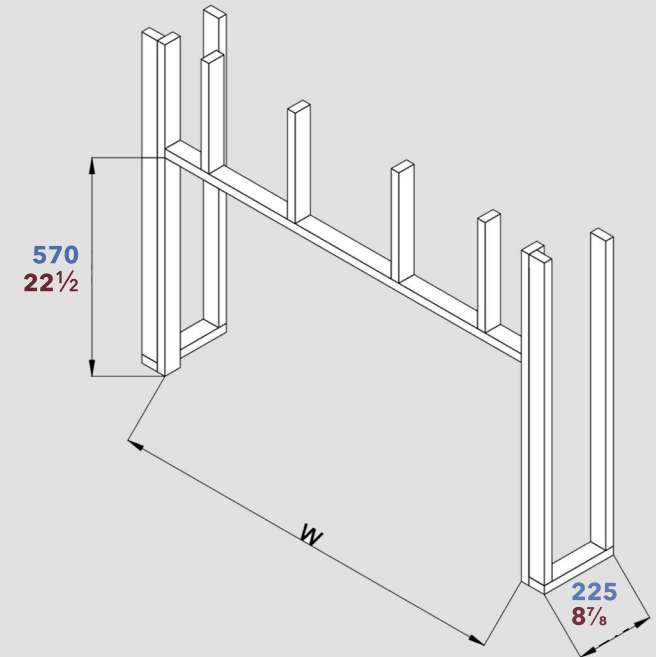

Product Details & Measurements

Product Details

- input voltage: 120 V
- amps: 12 A
- power: 1500 W (high heat)
750 W (low heat)
- power (heater off): 45 W
- outlet: **Standard (type B)**
Hard-wired
- certification: CSA
- heater timer: 0.5 h - 9 h
- temperature: 16°C - 28°C
60°F - 82°F
- cord length: 70"
- size: 80" x 8 1/4" x 22"
- viewing size: 77" x 13 1/4"
- framing: 81" x 22 1/2" x 8 7/8"
- heating area: 400 sq.ft
- remote control: **included**
- warranty: **2 years**

Product & Framing Dimensions

	A	B	C	D	E	F	G	H	I	W	
BEF80	2032 80	210 8 1/4	560 22	2000 78 3/4	380 15	57 2 1/4	20 3/4	1954 77	335 13 1/4	2058 81	Guide: ■ millimeters ■ inches

For more information, please visit: dynastyfireplaces.com