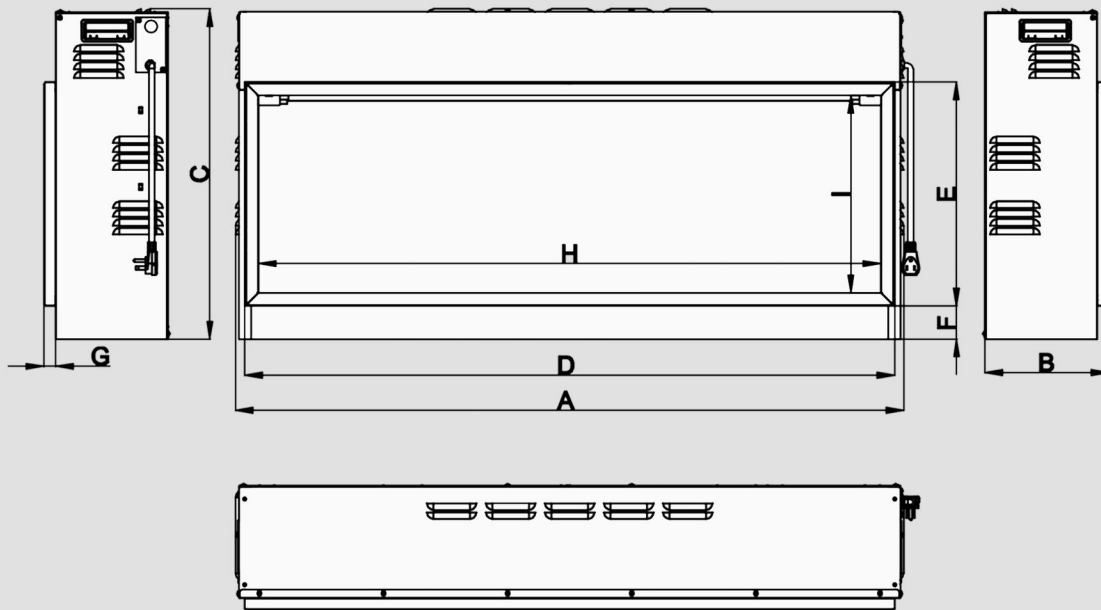

Product Details & Measurements

Product Details

- input voltage: 120 V
- amps: 12 A
- power: 1500 W (high heat)
750 W (low heat)
- power (heater off): 45 W
- outlet: **Standard (type B)**
Hard-wired
- certification: CSA
- heater timer: 0.5 h - 9 h
- temperature: 16°C - 28°C
60°F - 82°F
- cord length: 70"
- size: 80" x 8 1/4" x 22"
- viewing size: 77" x 13 1/4"
- framing: 81" x 22 1/2" x 8 7/8"
- heating area: 400 sq.ft
- remote control: **included**
- warranty: **2 years**

Product & Framing Dimensions

	A	B	C	D	E	F	G	H	I	W	
BEF80	2032 80	210 8 1/4	560 22	2000 78 3/4	380 15	57 2 1/4	20 3/4	1954 77	335 13 1/4	2058 81	Guide: ■ millimeters ■ inches

For more information, please visit: dynastyfireplaces.com