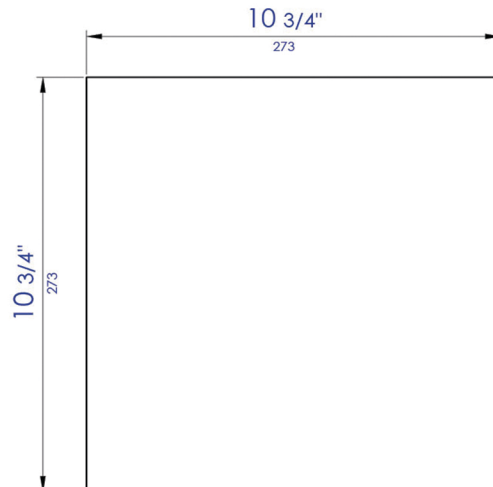

ABNC1212

12" x 12" White or Black Stainless Steel Square Shower Niche

Wall Cut Out

Note: All product dimensions are approximate and should be verified on site prior to installation. Visit www.ALFIbrand.com for more information.