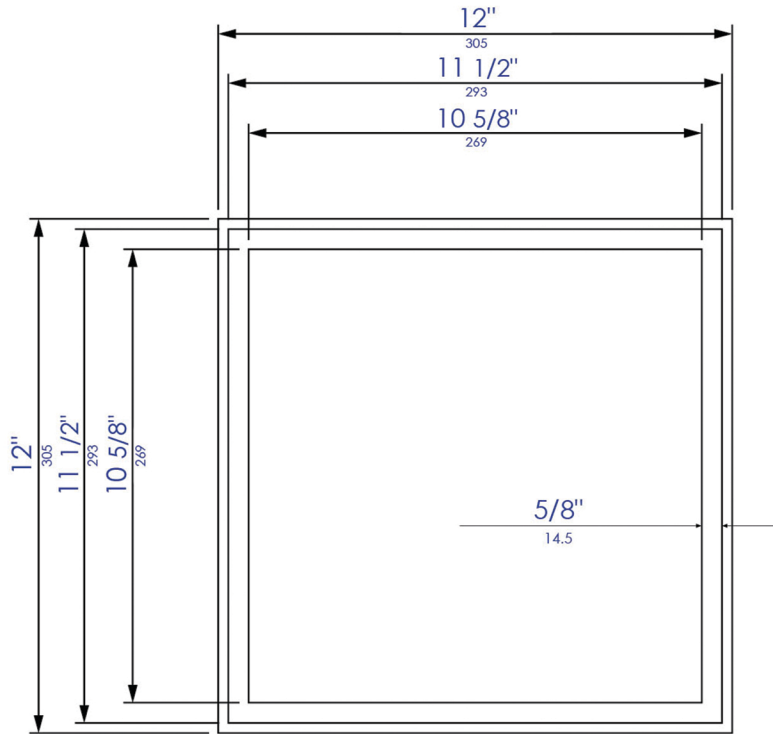

ABNC1212

12" x 12" White or Black Stainless Steel Square Shower Niche

Wall Cut Out

Note: All product dimensions are approximate and should be verified on site prior to installation. Visit www.ALFIbrand.com for more information.