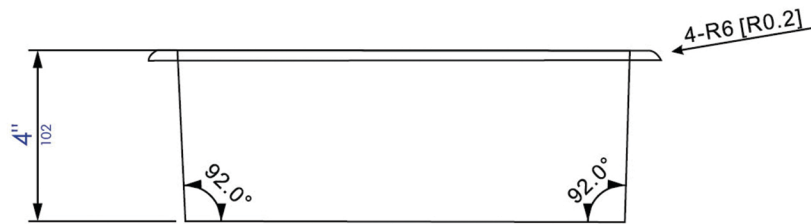

ABNC1212

12" x 12" White or Black Stainless Steel Square Shower Niche

Wall Cut Out

Note: All product dimensions are approximate and should be verified on site prior to installation. Visit www.ALFIbrand.com for more information.