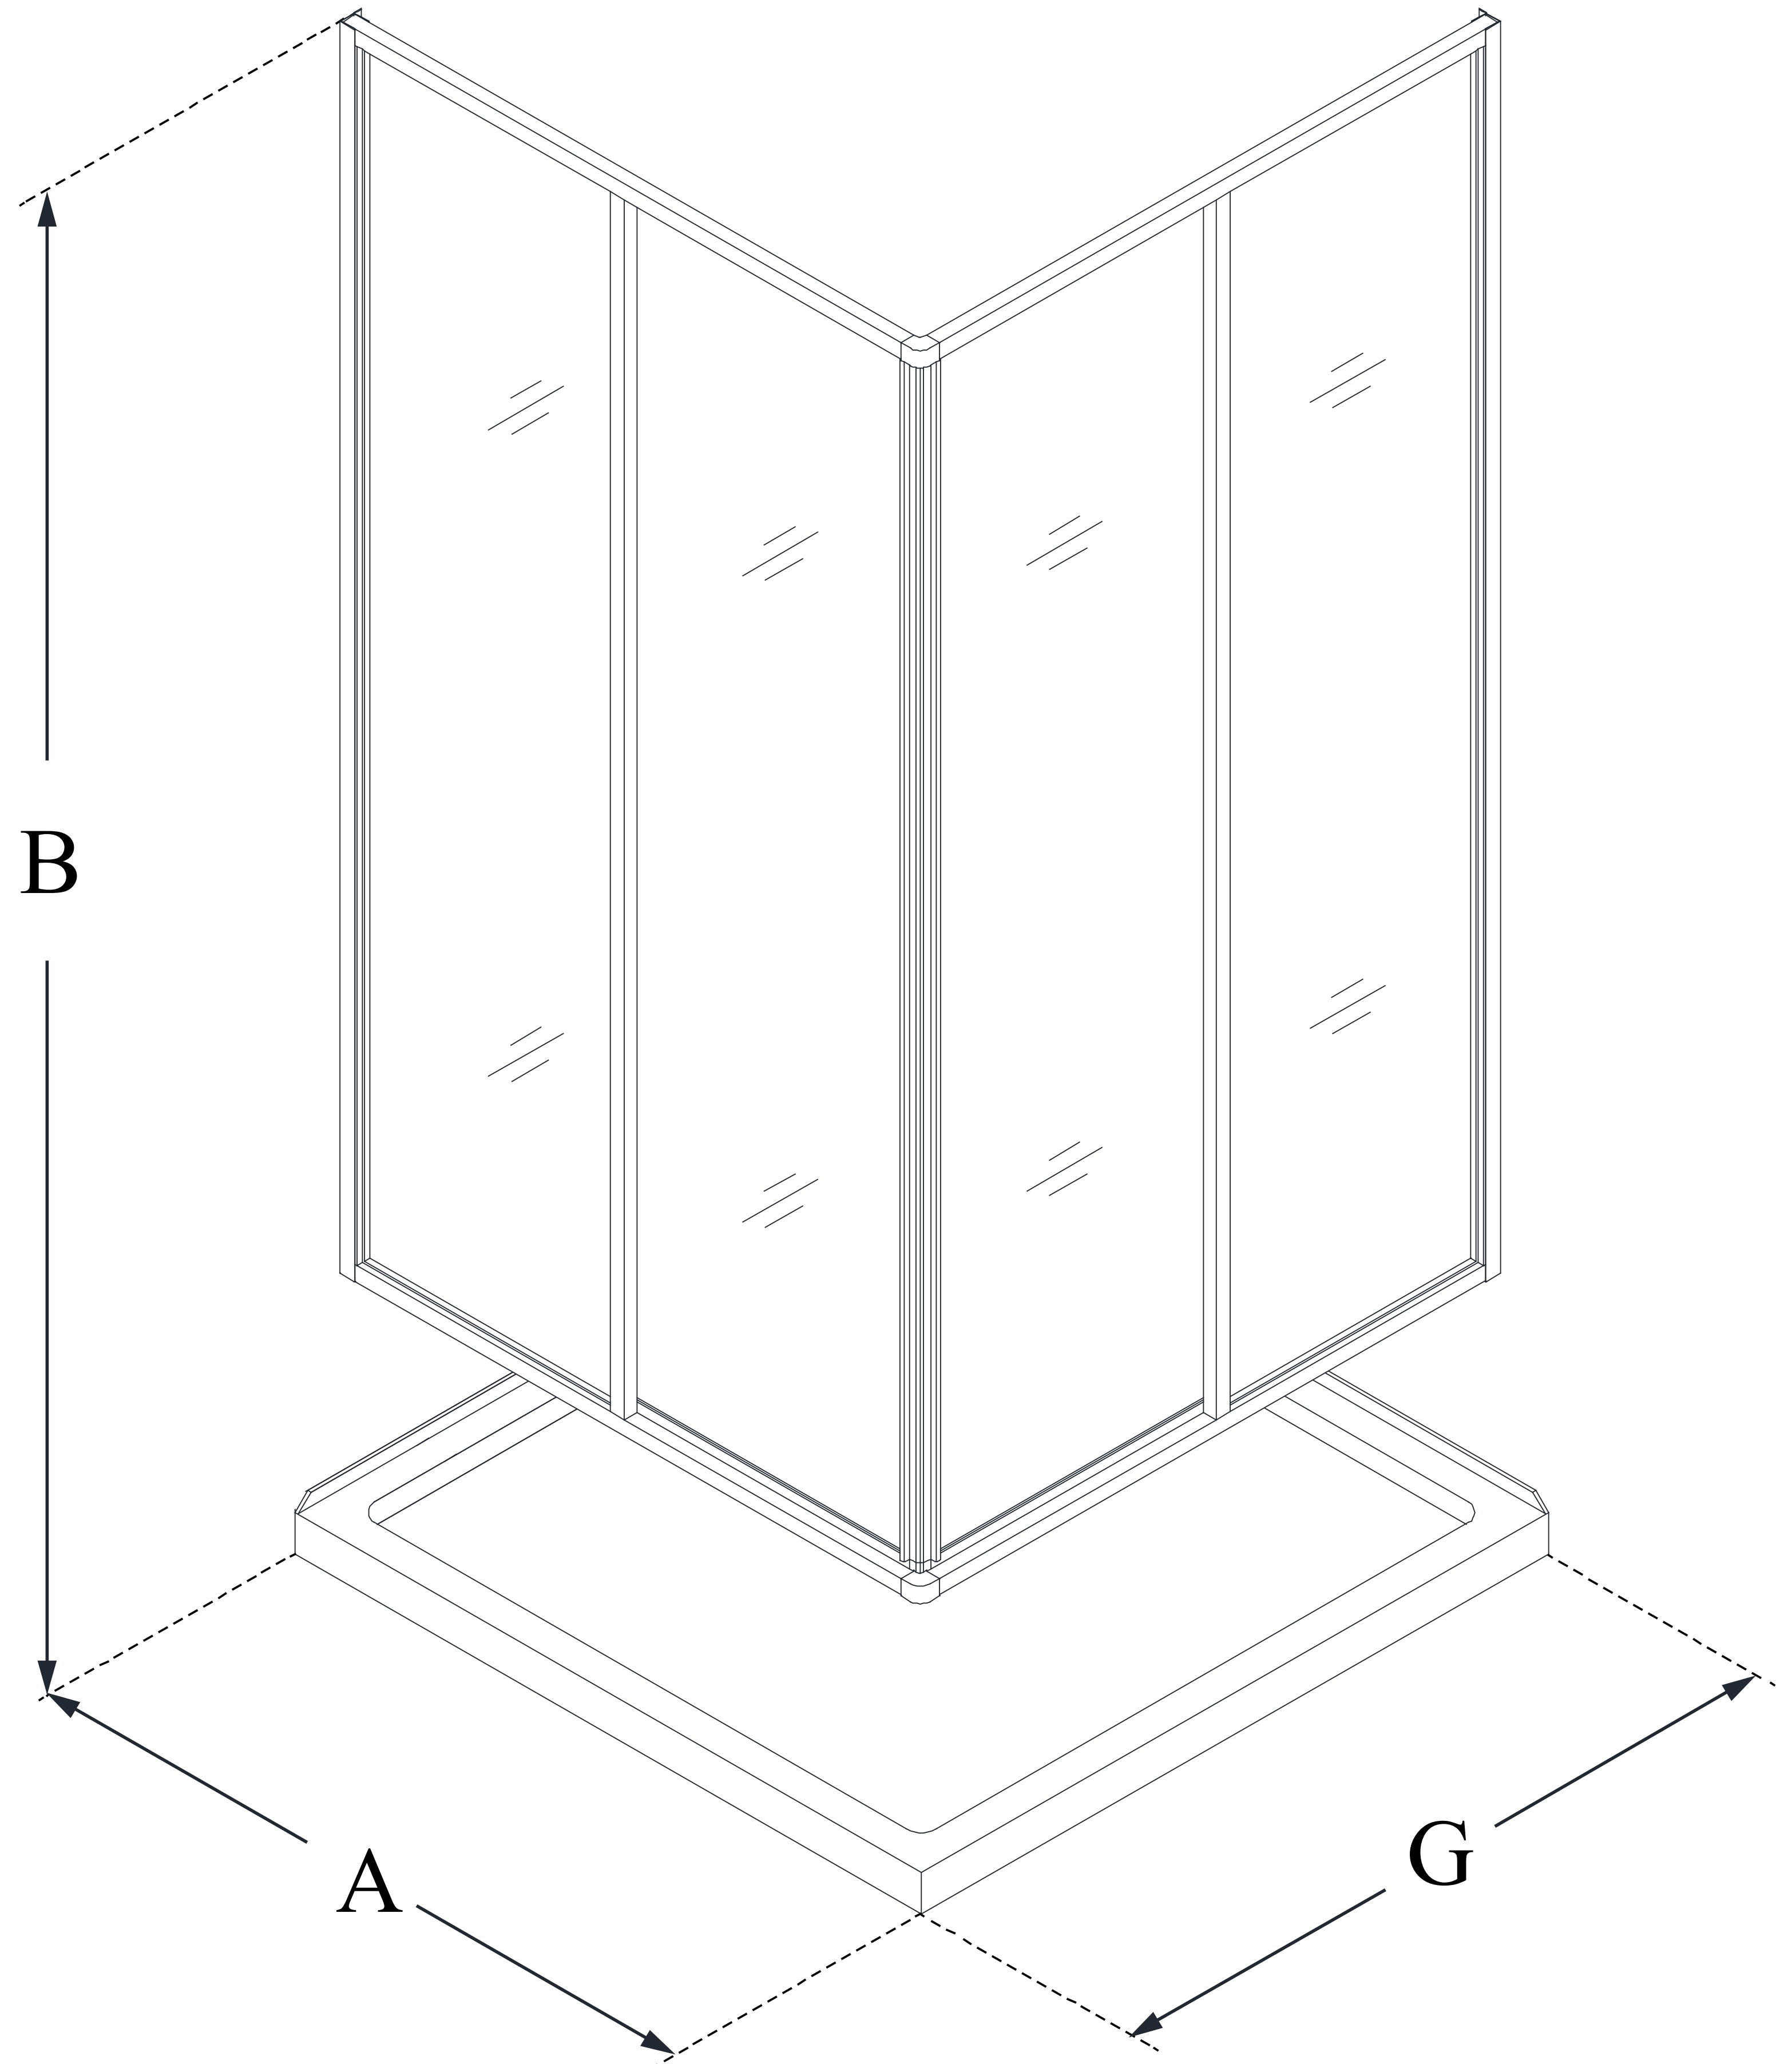

DL-6709

CORNERVIEW

DreamLine Cornerview 42 in. D
x 42 in. W x 74 3/4 in. H Framed
Sliding Shower Enclosure and
SlimLine Shower Base Kit

KIT CONTENTS:

- SHOWER ENCLOSURE
- SHOWER BASE

CONFIGURATION DIMENSIONS:

A: 42 in.

KIT WIDTH

B: 74 3/4 in.

KIT HEIGHT

G: 42 in.

KIT DEPTH

AVAILABLE DRAIN LOCATIONS:

- CORNER

For precise drain location, please refer to the
included base technical drawing

DreamLine reserves the right to update or modify the hardware or materials pictured
without prior notice for the purpose of product improvement and customer satisfaction.