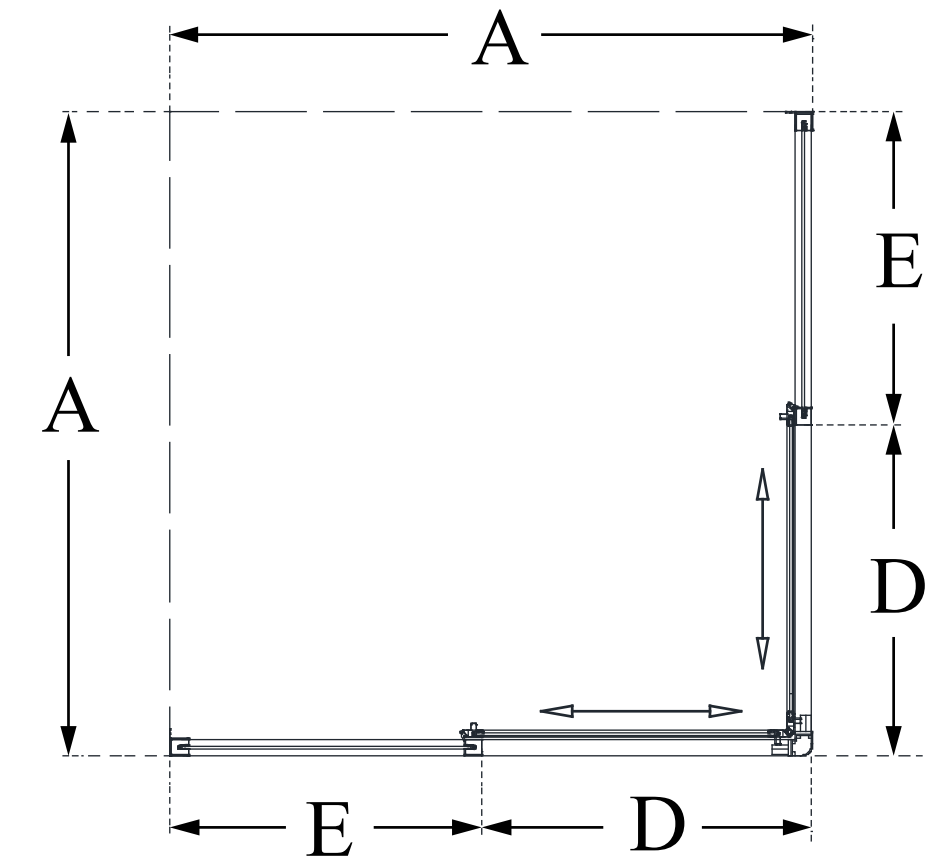

**SHEN-8134340**

**CORNERVIEW**

DreamLine Cornerview 34 1/2 in.  
D x 34 1/2 in. W x 72 in. H Framed  
Sliding Shower Enclosure

**SLIDING DOOR**

**CONFIGURATION  
DIMENSIONS:**

**A: 34 1/2 in.**

MODEL WIDTH

**B: 72 in.**

MODEL HEIGHT

**C: 20 3/4 in.**

ACCESS WIDTH

**D: 17 7/8 in.**

DOOR WIDTH

**E: 16 3/4 in.**

INLINE PANEL WIDTH