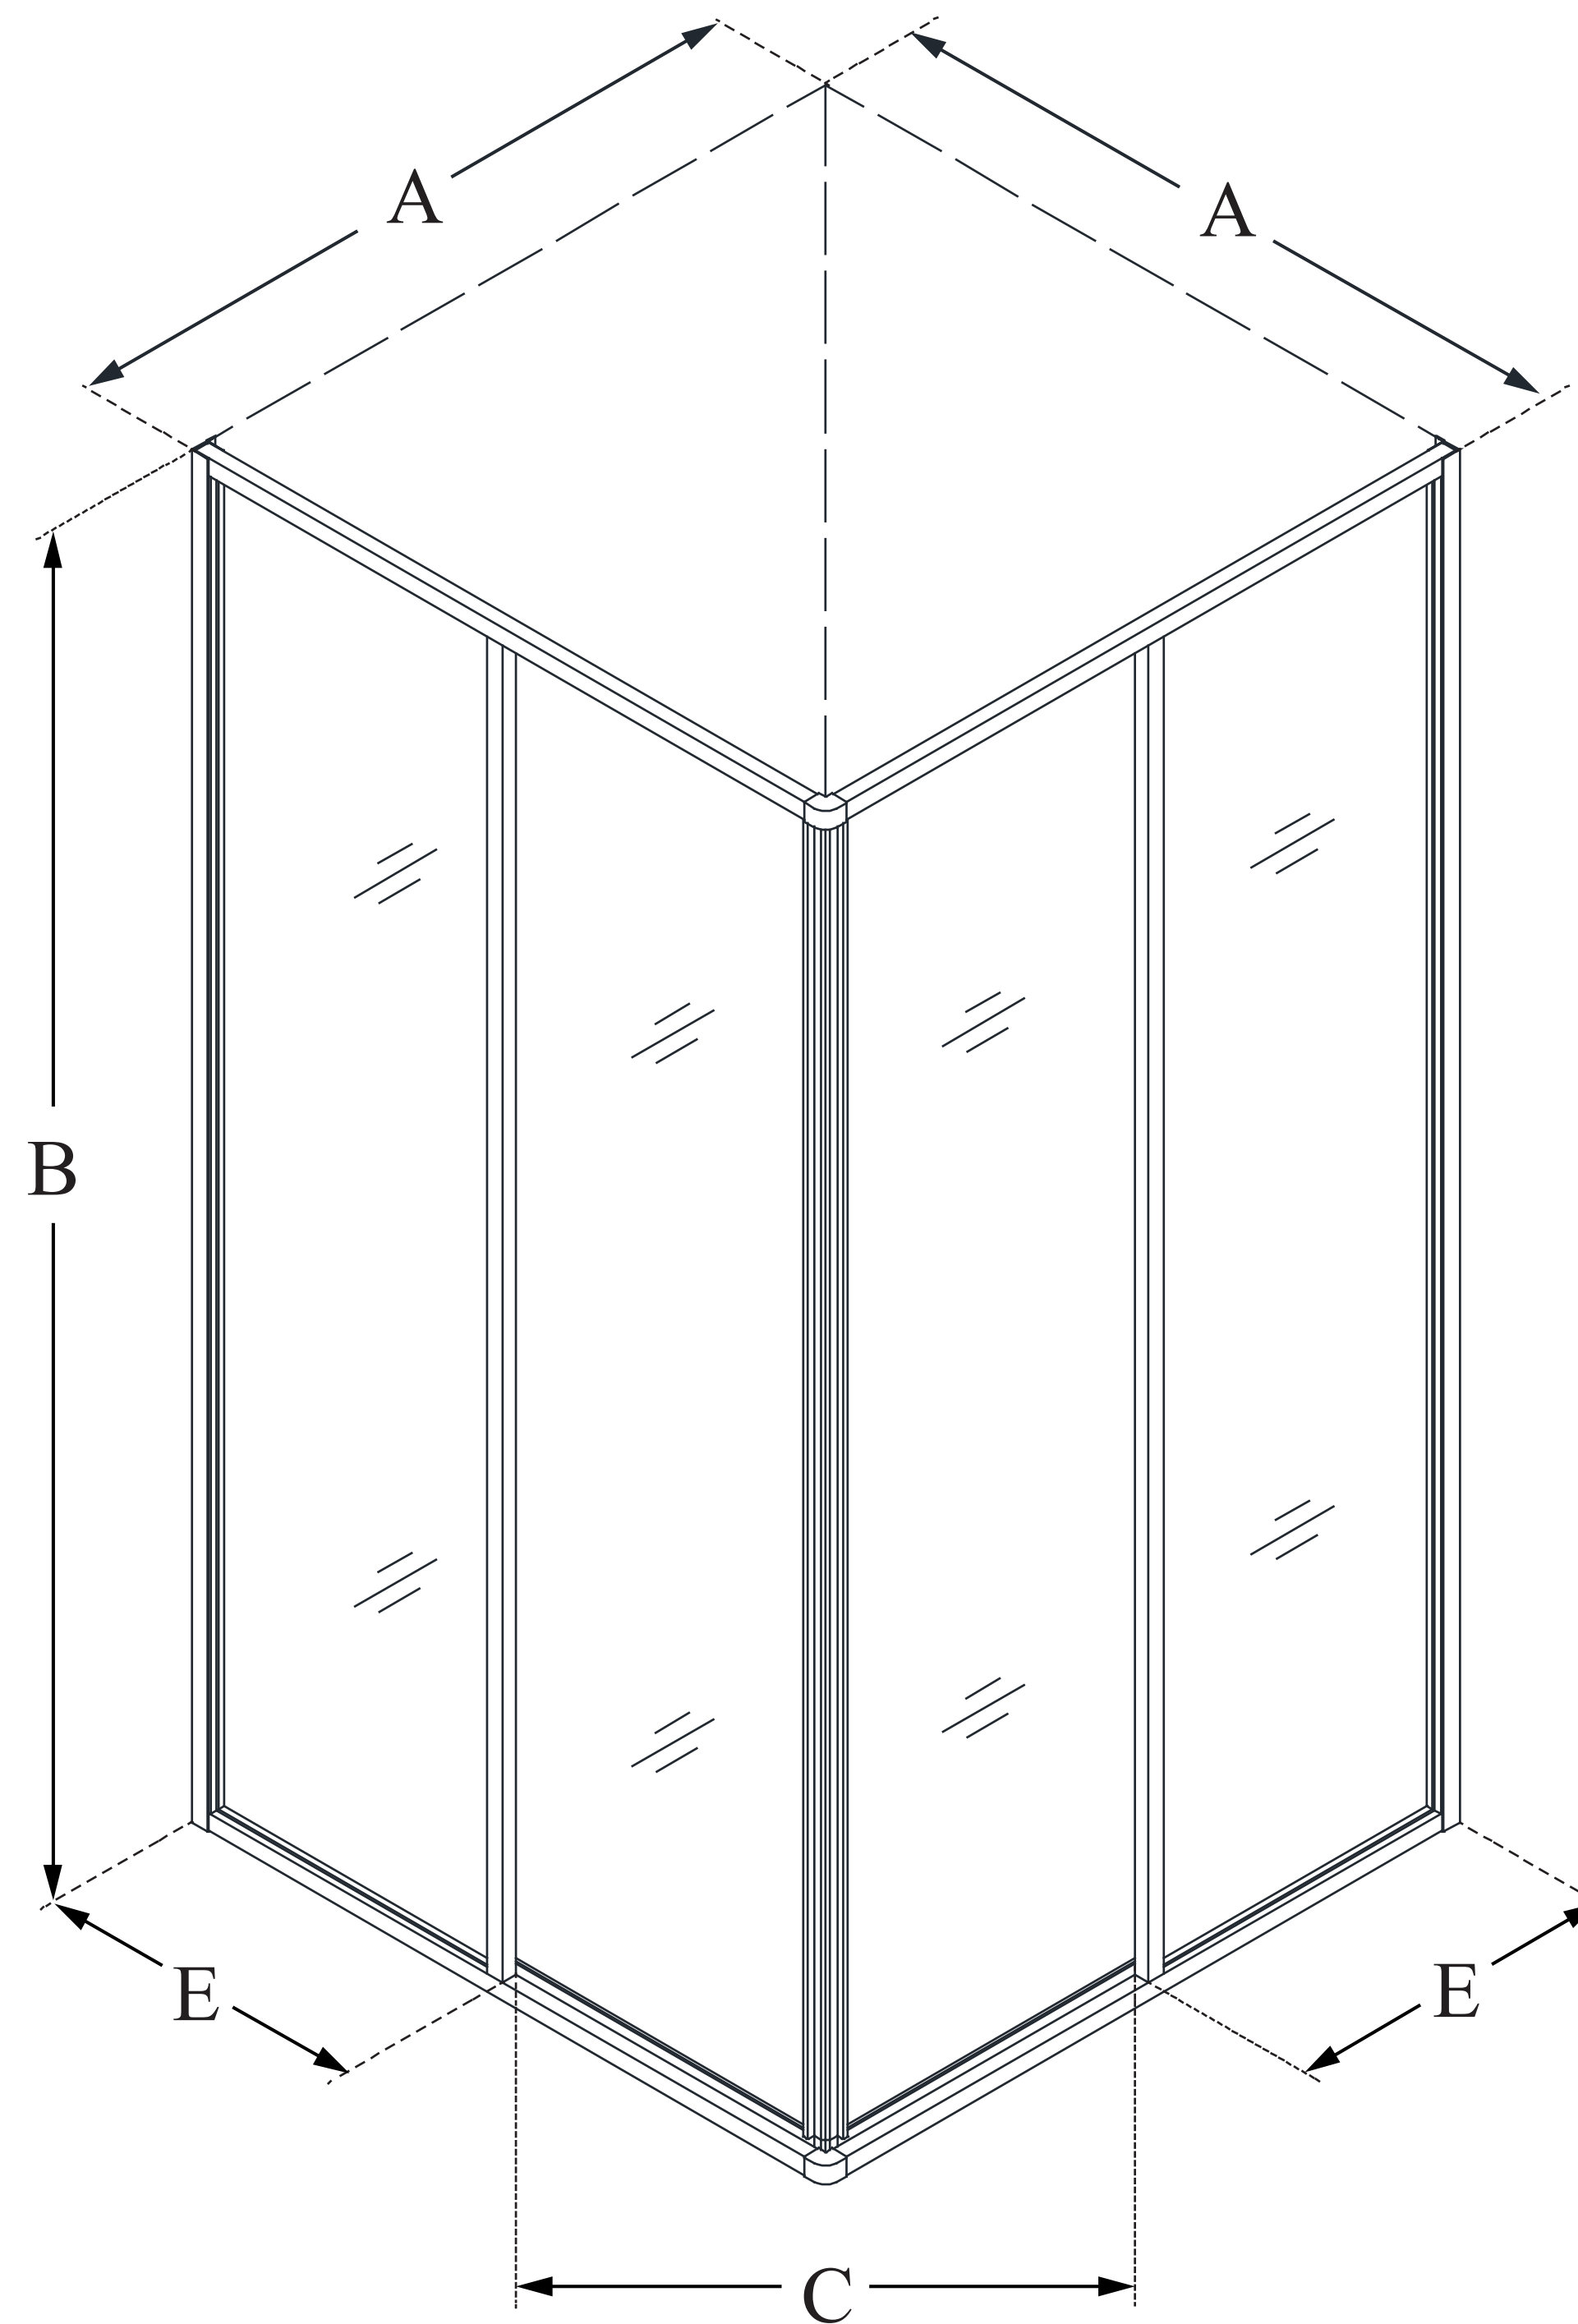

**SHEN-8134340**

**CORNERVIEW**

DreamLine Cornerview 34 1/2 in.  
D x 34 1/2 in. W x 72 in. H Framed  
Sliding Shower Enclosure

**SLIDING DOOR**

**CONFIGURATION  
DIMENSIONS:**

**A: 34 1/2 in.**

MODEL WIDTH

**B: 72 in.**

MODEL HEIGHT

**C: 20 3/4 in.**

ACCESS WIDTH

**D: 17 7/8 in.**

DOOR WIDTH

**E: 16 3/4 in.**

INLINE PANEL WIDTH