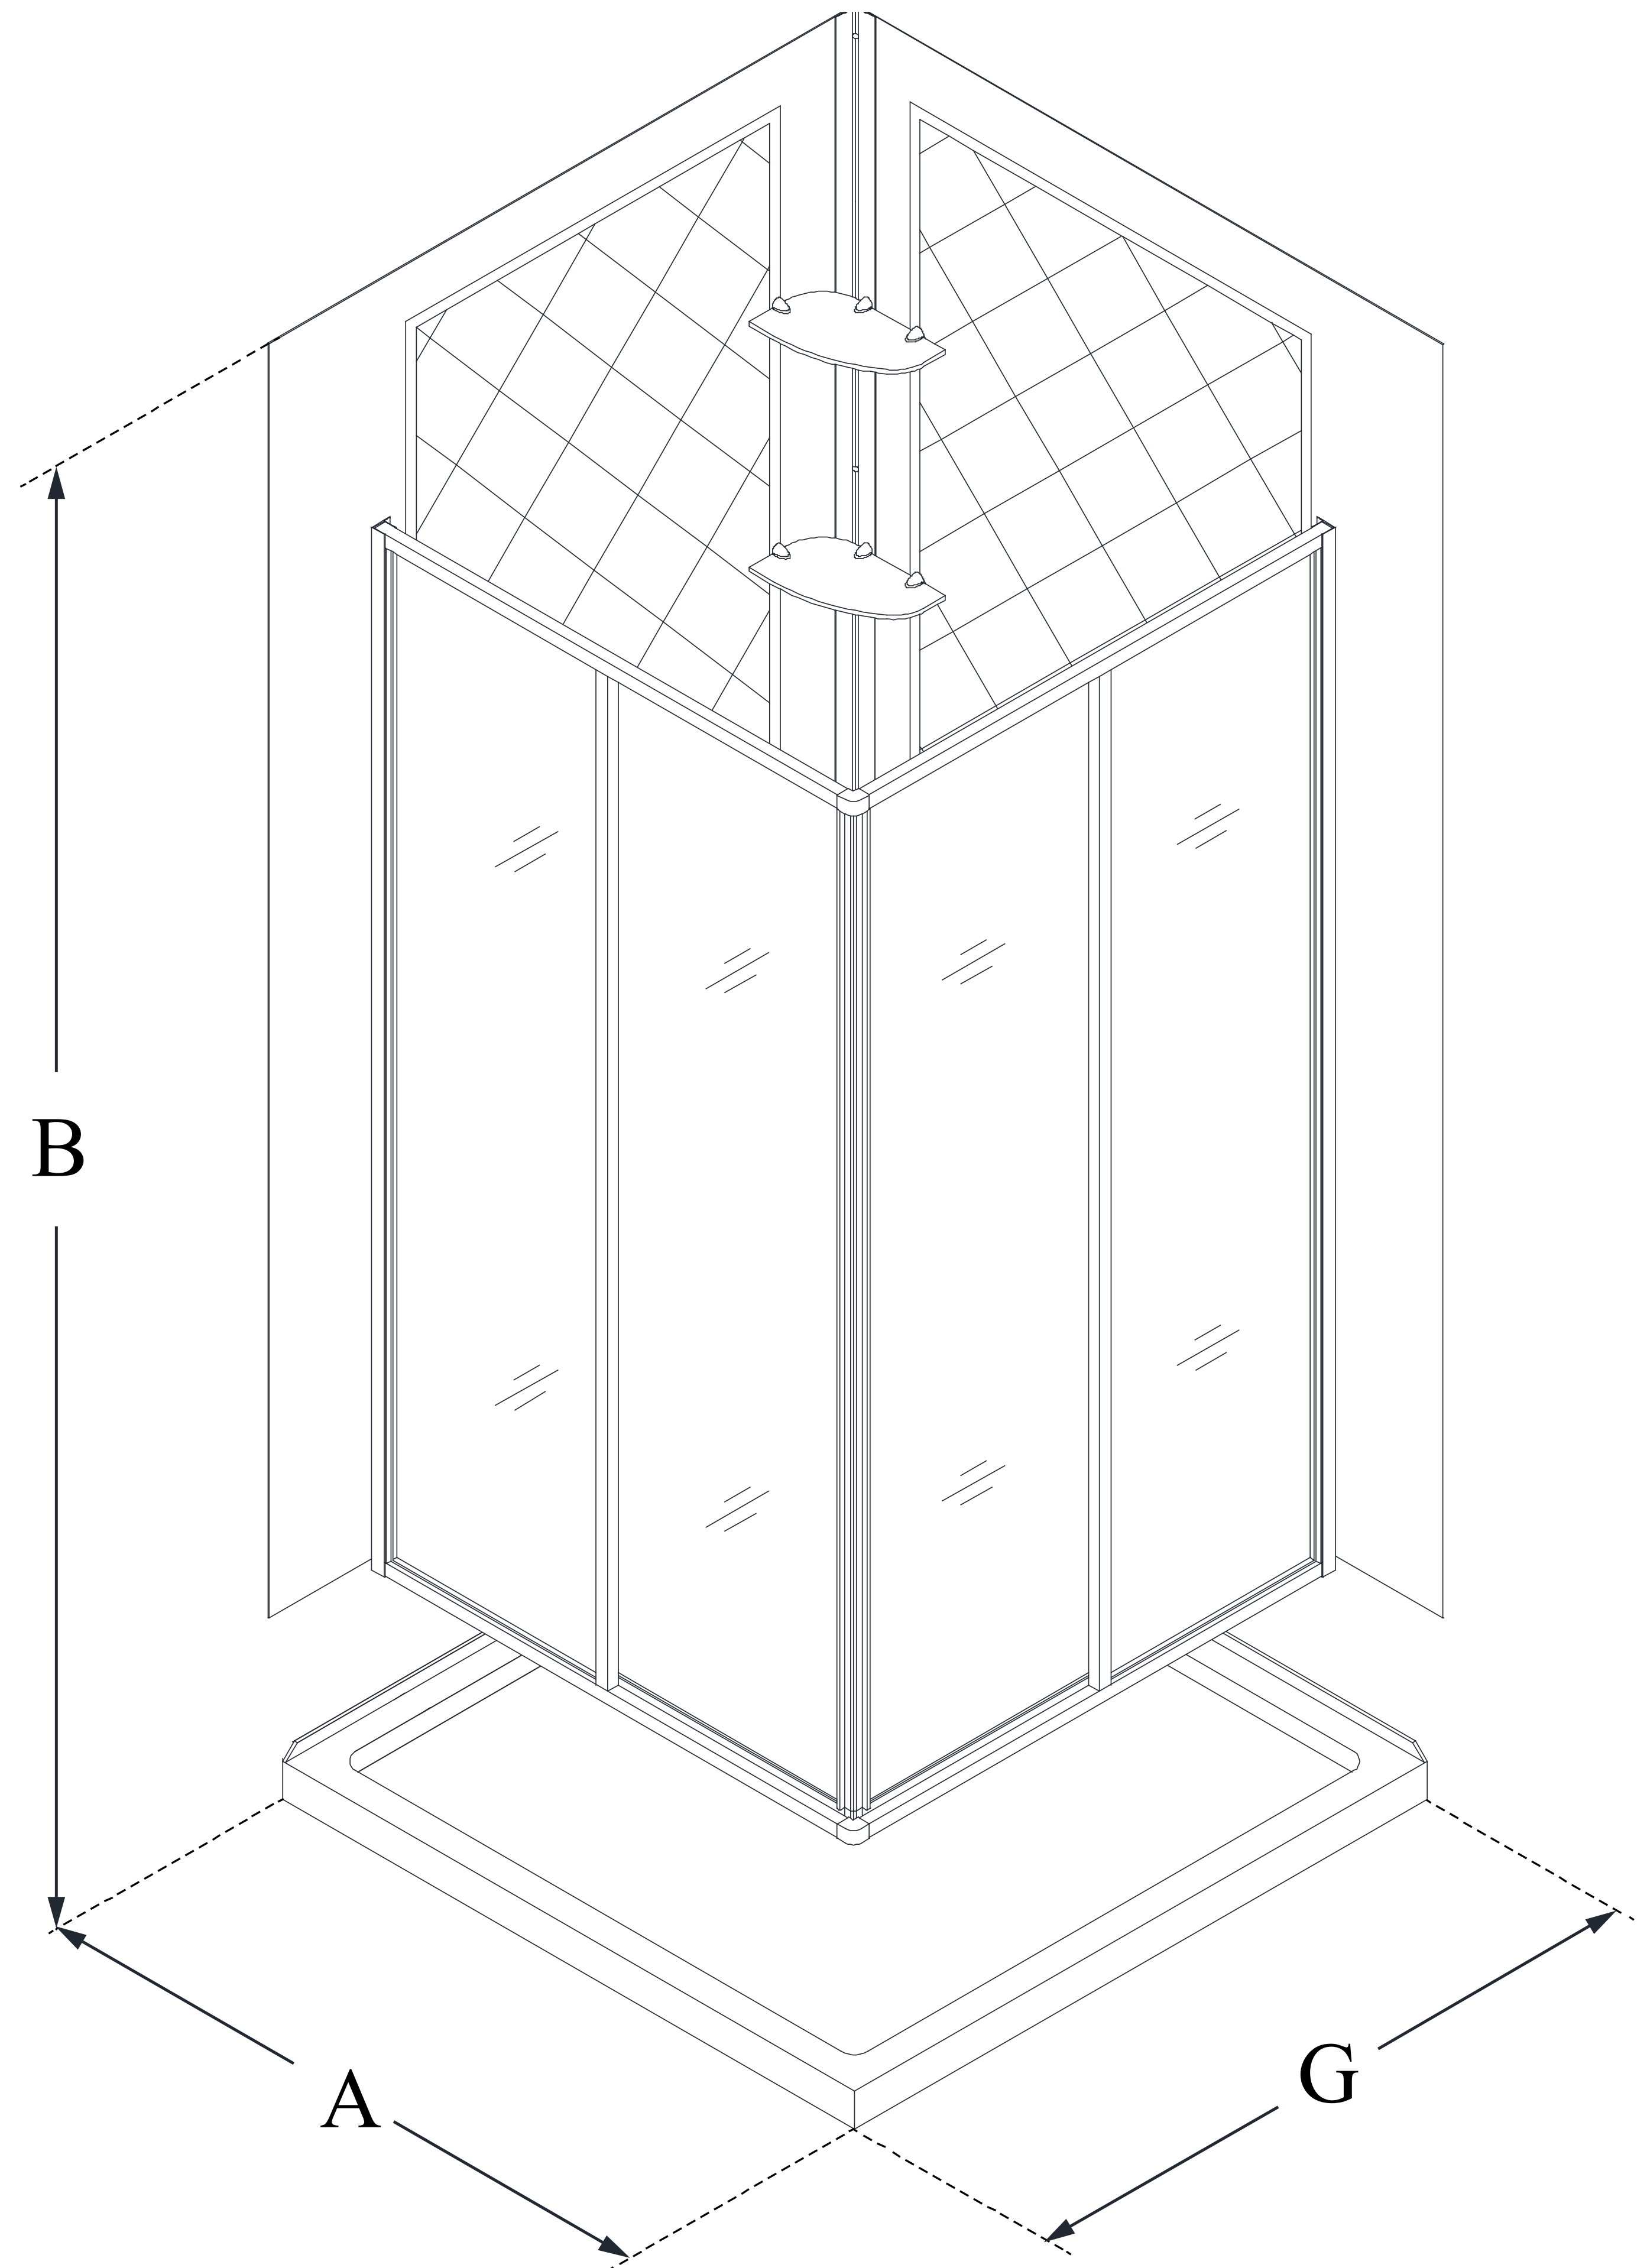

DL-6150

CORNERVIEW

DreamLine Cornerview 36 in. D x 36 in. W x 76 3/4 in. H Framed Sliding Shower Enclosure, Shower Base and QWALL-4 Acrylic Backwall Kit

KIT CONTENTS:

- SHOWER ENCLOSURE
- SHOWER BASE
- QWALL BACKWALLS

CONFIGURATION DIMENSIONS:

A: 36 in.
KIT WIDTH

B: 76 3/4 in.
KIT HEIGHT

G: 36 in.
KIT DEPTH

AVAILABLE DRAIN LOCATIONS:

- CORNER

For precise drain location, please refer to the included base technical drawing