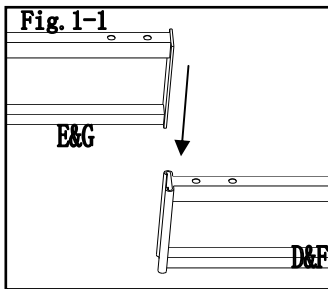

IMPORTANT

KEEP THIS INSTRUCTION MANUAL FOR FUTURE REFERENCE.

Country of Origin: China

Parts List

Description	Label	Part#	Qty	Image
Post	A	P000200456	4	
Fence	B	P006200012	8	
Long screen 1	D	P000400890	2	
Long screen 2	E	P000400891	2	
Short screen 1	F	P000400892	2	
Short screen 2	G	P000400893	2	
Long netting rod	H	P005700657	4	
Short netting rod	I	P005700656	4	
Long middle beam	J	P000601335	2	
Short middle beam	K	P000601336	2	
Slanting beam	L	P000601337	4	
Slanting bottom tube	M	P000601338	4	
Large top connector	N	P000501169	1	
hook	R	P005800001	1	
Adjustable tube	C	P005700655	12	
Beam connector	S	P000501170	4	
Small canopy	T	P001100549	1	
Large canopy	U	P001100550	1	
Mosquito netting	V	P001200213	1	
curtain	W	P001300105	1	

Country of Origin: China

Hardware Pack 1

Description	Label	Part#	Qty	Image
M6*15 bolt	AA	H010020011	24 PCS	
M6 washer	BB	H050010023	48 PCS	
M6*35 bolt	CC	H010020013	8 PCS	
M6*25 bolt	HH	H010020015	16 PCS	
M6 wrench	II	H090010008	2 PCS	

Fig.1-1: Insert long screen 1 (D) into long screen 2 (E)

Fig.1-2: Fix middle beam connector (S) to screen, by using bolt (AA) and washer (BB) .

Fig.2-1: Attach assembled screen to post(A).

Fig.2-2: By using bolt (CC) and washer (BB) fix screen to post (A).