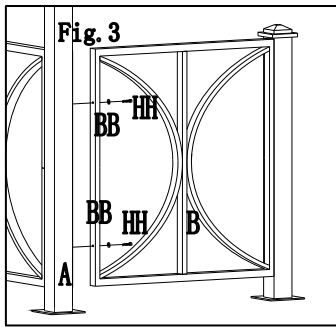

Country of Origin: China

Hardware Pack 1

Description	Label	Part#	Qty	Image
M6*15 bolt	AA	H010020011	24 PCS	
M6 washer	BB	H050010023	48 PCS	
M6*35 bolt	CC	H010020013	8 PCS	
M6*25 bolt	HH	H010020015	16 PCS	
M6 wrench	II	H090010008	2 PCS	

Fig.1-1: Insert long screen 1 (D) into long screen 2 (E)

Fig.1-2: Fix middle beam connector (S) to screen, by using bolt (AA) and washer (BB) .

Fig.2-1: Attach assembled screen to post(A).

Fig.2-2: By using bolt (CC) and washer (BB) fix screen to post (A).

Fig.3: Attach fence (B) to post (A) ,by using bolt (HH) and (BB) .

Fig.4: Attach long netting rod (H) to long screen, short netting rod (I) to short screen, by using bolt (AA) and washer (BB)。

Hardware Pack 2

Description	Label	Part#	Qty	Image
M6 washer	BB	H050010023	16 PCS	
M6*35 bolt	CC	H010020013	8PCS	
M6 nut	DD	H040010004	8PCS	

Fig.5-1: Insert slanting bottom tube (M) into slanting beam (L) .

Fig.5-2: Insert slanting beam upper end (L) into large top connector (N) . then attach hook (R) to top connector