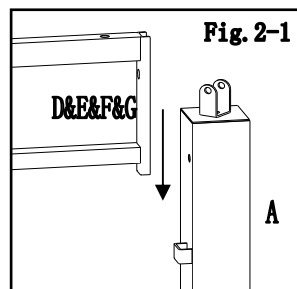

Country of Origin: China

Hardware Pack 1

Description	Label	Part#	Qty	Image
M6*15 bolt	AA	H010020011	24 PCS	
M6 washer	BB	H050010023	48 PCS	
M6*35 bolt	CC	H010020013	8 PCS	
M6*25 bolt	HH	H010020015	16 PCS	
M6 wrench	II	H090010008	2 PCS	

Fig.1-1: Insert long screen 1 (D) into long screen 2 (E)

Fig.1-2: Fix middle beam connector (S) to screen, by using bolt (AA) and washer (BB) .

Fig.2-1: Attach assembled screen to post(A).

Fig.2-2: By using bolt (CC) and washer (BB) fix screen to post (A).

Fig.3: Attach fence (B) to post (A) ,by using bolt (HH) and (BB) .

Fig.4: Attach long netting rod (H) to long screen, short netting rod (I) to short screen, by using bolt (AA) and washer (BB)。

Hardware Pack 2

Description	Label	Part#	Qty	Image
M6 washer	BB	H050010023	16 PCS	
M6*35 bolt	CC	H010020013	8PCS	
M6 nut	DD	H040010004	8PCS	

Fig.5-1: Insert slanting bottom tube (M) into slanting beam (L) .

Fig.5-2: Insert slanting beam upper end (L) into large top connector (N) . then attach hook (R) to top connector