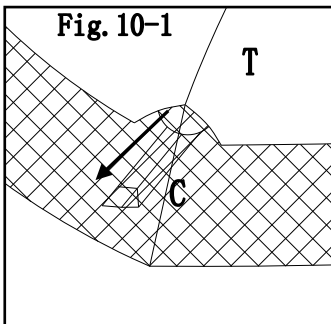

Fig.8: Attach long middle beam (J) short middle beam (K) to beam connector (S), by using bolt (CC), washer (BB), nut (DD), cover large canopy to large top frame, do not spread out. .

Fig.9-1: Insert adjustable tube (C) to slanting beam bottom end (M/J/K).

Fig.9-2: Adjust tube (C) length to shortest.

Hardware Pack 3

Description	Label	Part#	Qty	Image
Small ring	EE	R079990135	52 PCS	
Large ring	FF	P005100265	52 PCS	
Φ6*230 “7” stake	GG	H070010005	24 PCS	

Step. 3

Fig.10-1: Spread small canopy(C) to small top frame.
 Fig.10-2: Adjust tube length (C), till canopy tight.

Fig.11:Spread large canopy (U) to large top frame, fix each corner to adjustable tube (C), then adjust tube length till large canopy tight.