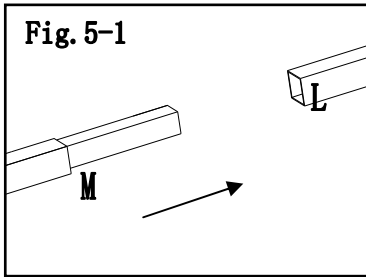

Description	Label	Part#	Qty	Image
M6 washer	BB	H050010023	16 PCS	
M6*35 bolt	CC	H010020013	8PCS	
M6 nut	DD	H040010004	8PCS	

Fig.5-1: Insert slanting bottom tube (M) into slanting beam (L) .

Fig.5-2: Insert slanting beam upper end (L) into large top connector (N) . then attach hook (R) to top connector

Fig.6 Attach the assembled slanting beam bottom end (M) to plate top of post (A), by using bolt (CC), washer (BB) and nut (DD) .

Fig.7-2: Attach long middle beam (J) to large top connector (N) , (repeat step for short middle beam (K) .