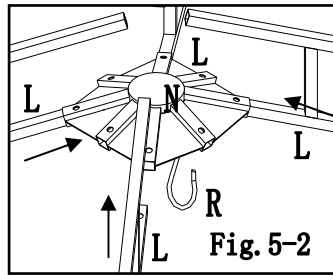

Fig.3: Attach fence (B) to post (A) ,by using bolt (HH) and (BB) .

Fig.4: Attach long netting rod (H) to long screen, short netting rod (I) to short screen, by using bolt (AA) and washer (BB)。

Hardware Pack 2

Description	Label	Part#	Qty	Image
M6 washer	BB	H050010023	16 PCS	
M6*35 bolt	CC	H010020013	8PCS	
M6 nut	DD	H040010004	8PCS	

Fig.5-1: Insert slanting bottom tube (M) into slanting beam (L) .

Fig.5-2: Insert slanting beam upper end (L) into large top connector (N) . then attach hook (R) to top connector

Fig.6 Attach the assembled slanting beam bottom end (M) to plate top of post (A), by using bolt (CC), washer (BB) and nut (DD) .

Fig.7-2: Attach long middle beam (J) to large top connector (N) , (repeat step for short middle beam (K) .

Fig.8: Attach long middle beam (J) short middle beam (K) to beam connector (S), by using bolt (CC), washer (BB), nut (DD), cover large canopy to large top frame, do not spread out. .

Fig.9-1: Insert adjustable tube (C) to slanting beam bottom end (M/J/K).