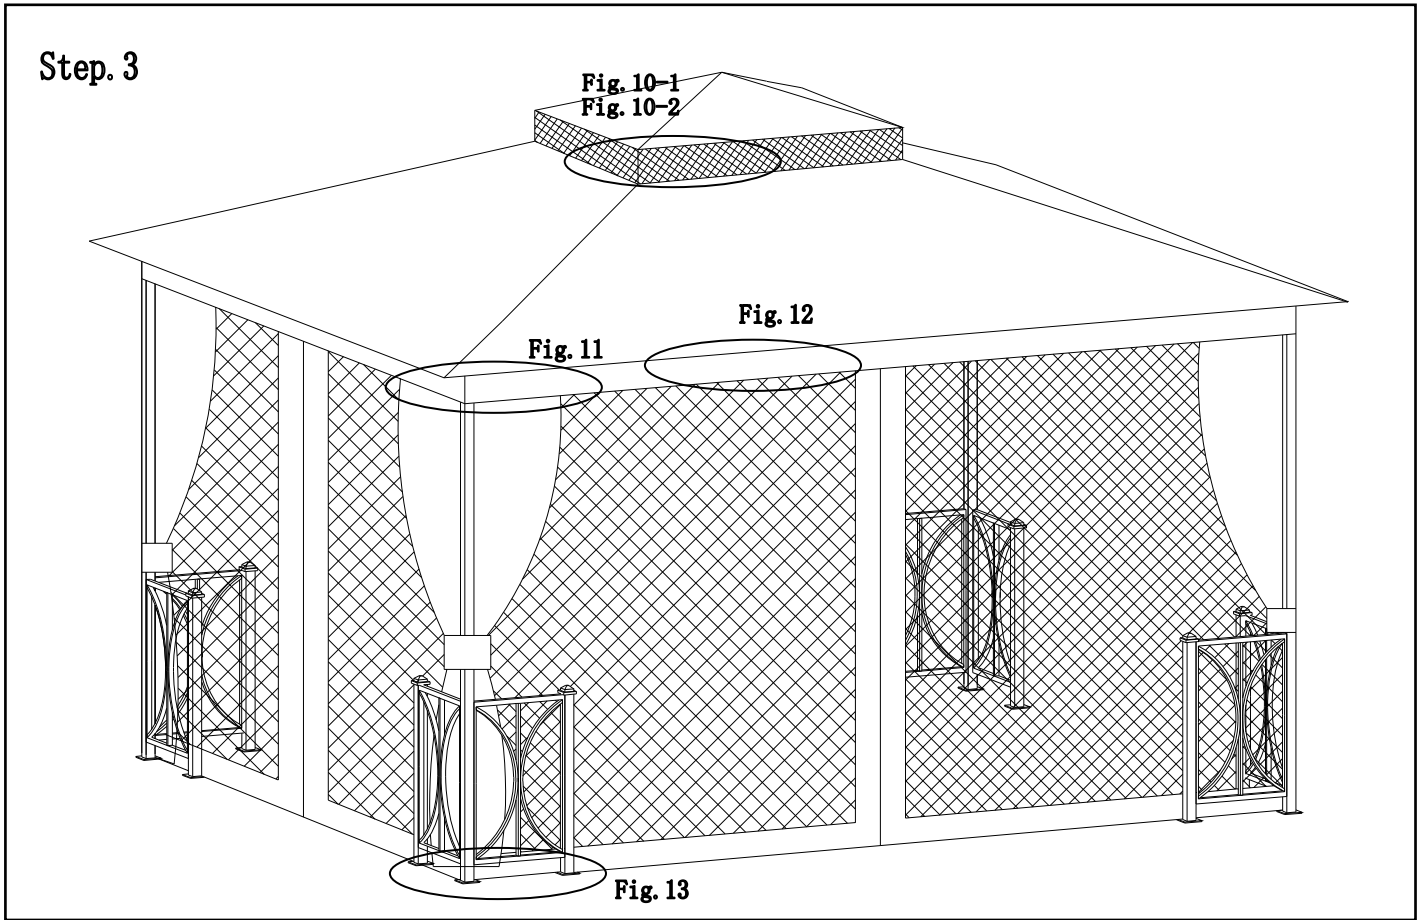

Fig.8: Attach long middle beam (J) short middle beam (K) to beam connector (S), by using bolt (CC), washer (BB), nut (DD), cover large canopy to large top frame, do not spread out. .

Fig.9-1: Insert adjustable tube (C) to slanting beam bottom end (M/J/K).

Fig.9-2: Adjust tube (C) length to shortest.

Hardware Pack 3

Description	Label	Part#	Qty	Image
Small ring	EE	R079990135	52 PCS	
Large ring	FF	P005100265	52 PCS	
Φ6*230 “7” stake	GG	H070010005	24 PCS	

Step. 3

Fig.10-1: Spread small canopy(C) to small top frame.
 Fig.10-2: Adjust tube length (C), till canopy tight.

Fig.11:Spread large canopy (U) to large top frame, fix each corner to adjustable tube (C), then adjust tube length till large canopy tight.

Fig.12:Using small ring(EE)hang mosquito netting(V) on netting rod (H/I). using large ring (FF)hang curtain (W) on screen upper rod(D/E/F/G).

Fig.13:Fix assembled gazebo on ground, by using stake (GG) .