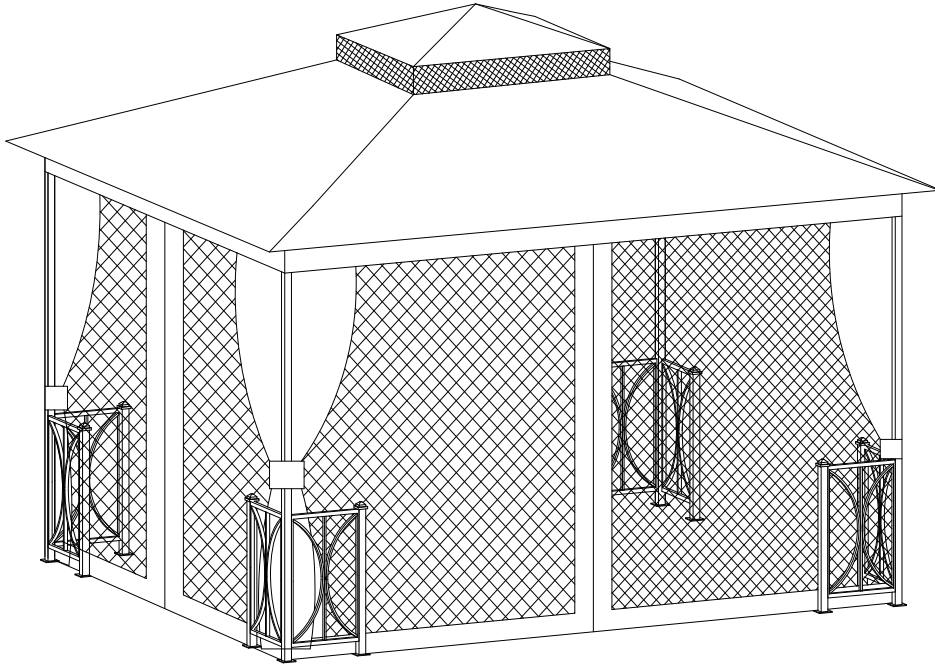

ITEM NO.: A101012400

WE HAVE YOU IN MIND, LET US SERVE YOU!

Questions? Issues?

CONTACT US

24 hours / 7 days a week

Warranty Parts

www.sunjoyonline.com

customer.care@sunjoygroup.com

Toll Free

1-(866)-578-6569

Country of Origin: China

Production Number: xxxxxxxxxx