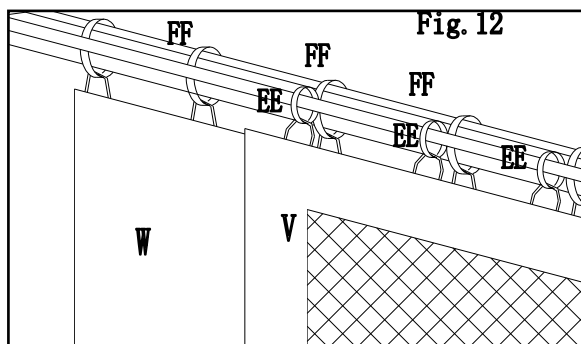

Fig.9-2: Adjust tube (C) length to shortest.

Hardware Pack 3

Description	Label	Part#	Qty	Image
Small ring	EE	R079990135	52 PCS	
Large ring	FF	P005100265	52 PCS	
Φ6*230 “7” stake	GG	H070010005	24 PCS	

Step. 3

Fig.10-1: Spread small canopy(C) to small top frame.
 Fig.10-2: Adjust tube length (C), till canopy tight.

Fig.11:Spread large canopy (U) to large top frame, fix each corner to adjustable tube (C), then adjust tube length till large canopy tight.

Fig.12:Using small ring(EE)hang mosquito netting(V) on netting rod (H/I). using large ring (FF)hang curtain (W) on screen upper rod(D/E/F/G).

Fig.13:Fix assembled gazebo on ground, by using stake (GG) .