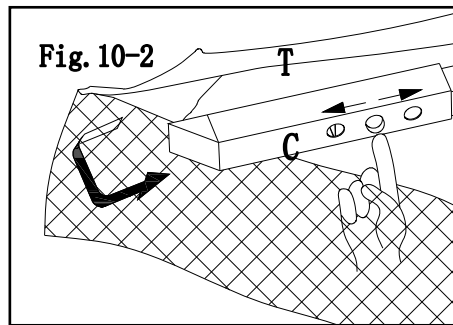

Fig.8: Attach long middle beam (J) short middle beam (K) to beam connector (S), by using bolt (CC), washer (BB), nut (DD), cover large canopy to large top frame, do not spread out. .

Fig.9-1: Insert adjustable tube (C) to slanting beam bottom end (M/J/K).

Fig.9-2: Adjust tube (C) length to shortest.

Hardware Pack 3

Description	Label	Part#	Qty	Image
Small ring	EE	R079990135	52 PCS	
Large ring	FF	P005100265	52 PCS	
Φ6*230 “7” stake	GG	H070010005	24 PCS	

Step. 3

Fig.10-1: Spread small canopy(C) to small top frame.
 Fig.10-2: Adjust tube length (C), till canopy tight.

Fig.11:Spread large canopy (U) to large top frame, fix each corner to adjustable tube (C), then adjust tube length till large canopy tight.