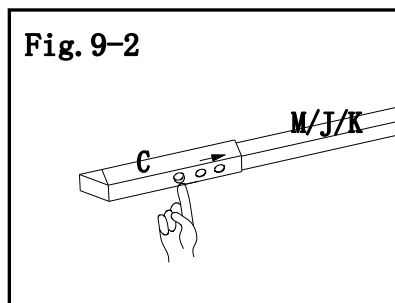

Fig.8: Attach long middle beam (J) short middle beam (K) to beam connector (S), by using bolt (CC), washer (BB), nut (DD), cover large canopy to large top frame, do not spread out. .

Fig.9-1: Insert adjustable tube (C) to slanting beam bottom end (M/J/K).