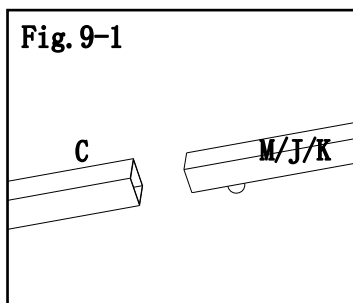

Fig.6 Attach the assembled slanting beam bottom end (M) to plate top of post (A), by using bolt (CC), washer (BB) and nut (DD) .

Fig.7-2: Attach long middle beam (J) to large top connector (N) , (repeat step for short middle beam (K) .

Fig.8: Attach long middle beam (J) short middle beam (K) to beam connector (S), by using bolt (CC), washer (BB), nut (DD), cover large canopy to large top frame, do not spread out. .

Fig.9-1: Insert adjustable tube (C) to slanting beam bottom end (M/J/K).

Fig.9-2: Adjust tube (C) length to shortest.

Hardware Pack 3

Description	Label	Part#	Qty	Image
Small ring	EE	R079990135	52 PCS	
Large ring	FF	P005100265	52 PCS	
Φ6*230 “7” stake	GG	H070010005	24 PCS	

Step. 3