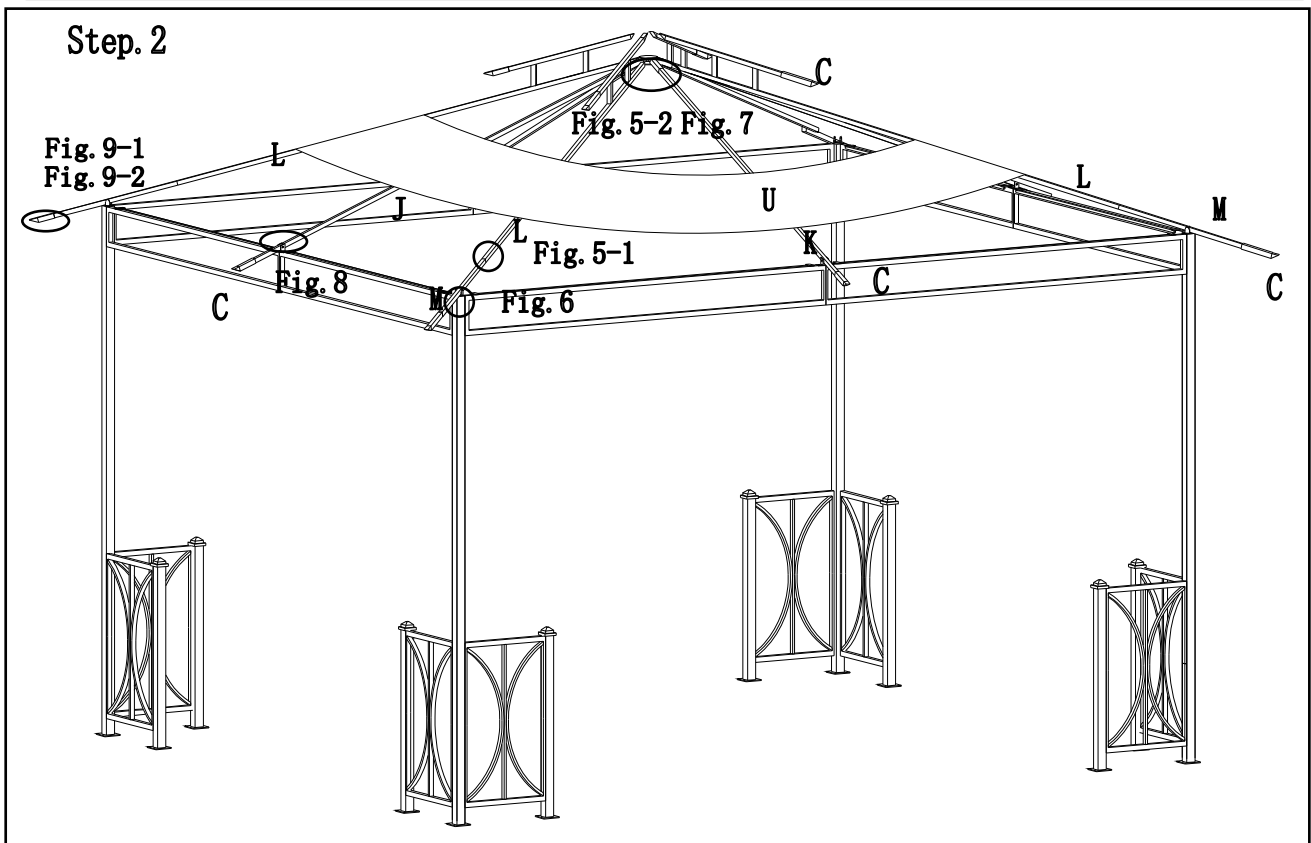

Hardware Pack 2

Description	Label	Part#	Qty	Image
M6 washer	BB	H050010023	16 PCS	
M6*35 bolt	CC	H010020013	8PCS	
M6 nut	DD	H040010004	8PCS