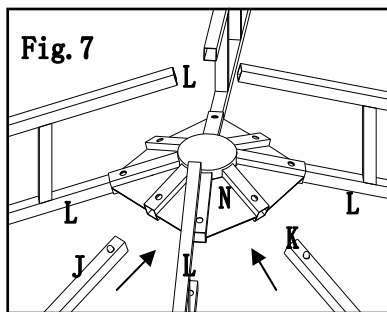

Description	Label	Part#	Qty	Image
M6 washer	BB	H050010023	16 PCS	
M6*35 bolt	CC	H010020013	8PCS	
M6 nut	DD	H040010004	8PCS	

Fig.5-1: Insert slanting bottom tube (M) into slanting beam (L) .

Fig.5-2: Insert slanting beam upper end (L) into large top connector (N) . then attach hook (R) to top connector

Fig.6 Attach the assembled slanting beam bottom end (M) to plate top of post (A), by using bolt (CC), washer (BB) and nut (DD) .

Fig.7-2: Attach long middle beam (J) to large top connector (N) , (repeat step for short middle beam (K) .

Fig.8: Attach long middle beam (J) short middle beam (K) to beam connector (S), by using bolt (CC), washer (BB), nut (DD), cover large canopy to large top frame, do not spread out. .

Fig.9-1: Insert adjustable tube (C) to slanting beam bottom end (M/J/K).

Fig.9-2: Adjust tube (C) length to shortest.

Hardware Pack 3

Description	Label	Part#	Qty	Image
Small ring	EE	R079990135	52 PCS	
Large ring	FF	P005100265	52 PCS	
Φ6*230 “7” stake	GG	H070010005	24 PCS	

Step. 3