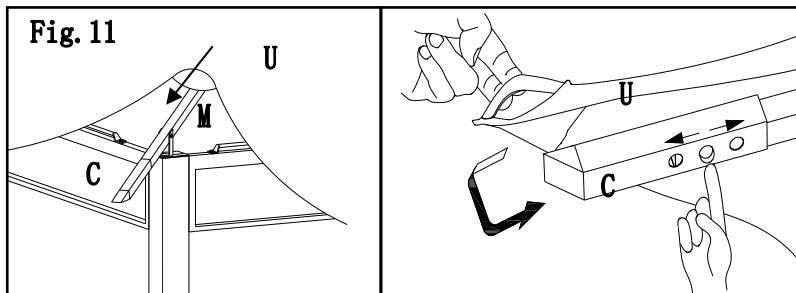

Fig.10-1: Spread small canopy(C) to small top frame.
 Fig.10-2: Adjust tube length (C), till canopy tight.

Fig.11:Spread large canopy (U) to large top frame, fix each corner to adjustable tube (C), then adjust tube length till large canopy tight.

Fig.12:Using small ring(EE)hang mosquito netting(V) on netting rod (H/I). using large ring (FF)hang curtain (W) on screen upper rod(D/E/F/G).

Fig.13:Fix assembled gazebo on ground, by using stake (GG) .