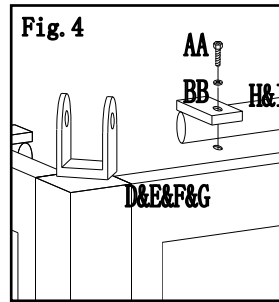

Country of Origin: China

Hardware Pack 1

Description	Label	Part#	Qty	Image
M6*15 bolt	AA	H010020011	24 PCS	
M6 washer	BB	H050010023	48 PCS	
M6*35 bolt	CC	H010020013	8 PCS	
M6*25 bolt	HH	H010020015	16 PCS	
M6 wrench	II	H090010008	2 PCS	

Fig.1-1: Insert long screen 1 (D) into long screen 2 (E)

Fig.1-2: Fix middle beam connector (S) to screen, by using bolt (AA) and washer (BB) .

Fig.2-1: Attach assembled screen to post(A).

Fig.2-2: By using bolt (CC) and washer (BB) fix screen to post (A).

Fig.3: Attach fence (B) to post (A) ,by using bolt (HH) and (BB) .

Fig.4: Attach long netting rod (H) to long screen, short netting rod (I) to short screen, by using bolt (AA) and washer (BB)。

Hardware Pack 2

Description	Label	Part#	Qty	Image
M6 washer	BB	H050010023	16 PCS	
M6*35 bolt	CC	H010020013	8PCS	
M6 nut	DD	H040010004	8PCS	

Fig.5-1: Insert slanting bottom tube (M) into slanting beam (L) .

Fig.5-2: Insert slanting beam upper end (L) into large top connector (N) . then attach hook (R) to top connector