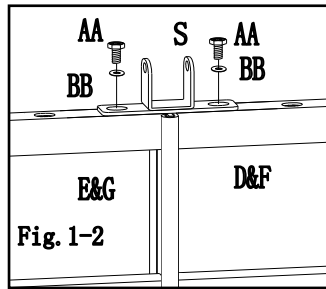

Country of Origin: China

Hardware Pack 1

Description	Label	Part#	Qty	Image
M6*15 bolt	AA	H010020011	24 PCS	
M6 washer	BB	H050010023	48 PCS	
M6*35 bolt	CC	H010020013	8 PCS	
M6*25 bolt	HH	H010020015	16 PCS	
M6 wrench	II	H090010008	2 PCS	

Fig.1-1: Insert long screen 1 (D) into long screen 2 (E)

Fig.1-2: Fix middle beam connector (S) to screen, by using bolt (AA) and washer (BB) .

Fig.2-1: Attach assembled screen to post(A).

Fig.2-2: By using bolt (CC) and washer (BB) fix screen to post (A).

Fig.3: Attach fence (B) to post (A) ,by using bolt (HH) and (BB) .

Fig.4: Attach long netting rod (H) to long screen, short netting rod (I) to short screen, by using bolt (AA) and washer (BB)。

Hardware Pack 2