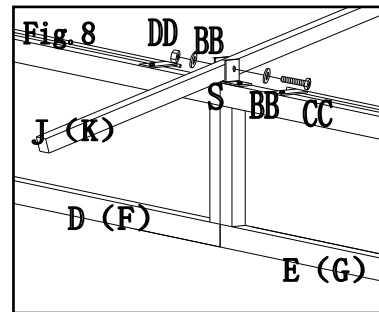

Description	Label	Part#	Qty	Image
M6 washer	BB	H050010023	16 PCS	
M6*35 bolt	CC	H010020013	8PCS	
M6 nut	DD	H040010004	8PCS	

Fig.5-1: Insert slanting bottom tube (M) into slanting beam (L) .

Fig.5-2: Insert slanting beam upper end (L) into large top connector (N) . then attach hook (R) to top connector

Fig.6 Attach the assembled slanting beam bottom end (M) to plate top of post (A), by using bolt (CC), washer (BB) and nut (DD) .

Fig.7-2: Attach long middle beam (J) to large top connector (N) , (repeat step for short middle beam (K) .

Fig.8: Attach long middle beam (J) short middle beam (K) to beam connector (S), by using bolt (CC), washer (BB), nut (DD), cover large canopy to large top frame, do not spread out. .

Fig.9-1: Insert adjustable tube (C) to slanting beam bottom end (M/J/K).