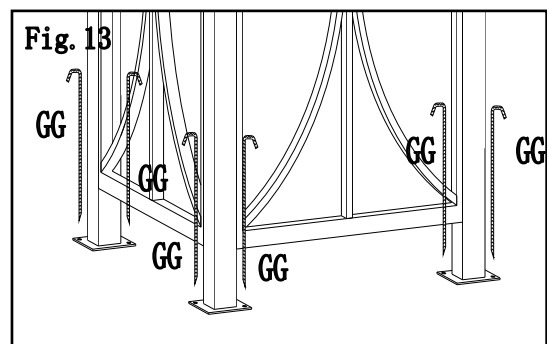

Fig.10-1: Spread small canopy(C) to small top frame.
 Fig.10-2: Adjust tube length (C), till canopy tight.

Fig.11:Spread large canopy (U) to large top frame, fix each corner to adjustable tube (C), then adjust tube length till large canopy tight.

Fig.12:Using small ring(EE)hang mosquito netting(V) on netting rod (H/I). using large ring (FF)hang curtain (W) on screen upper rod(D/E/F/G).

Fig.13:Fix assembled gazebo on ground, by using stake (GG) .