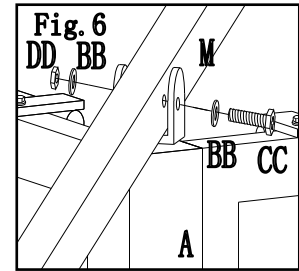

Fig.3: Attach fence (B) to post (A) ,by using bolt (HH) and (BB) .

Fig.4: Attach long netting rod (H) to long screen, short netting rod (I) to short screen, by using bolt (AA) and washer (BB)。

Hardware Pack 2

Description	Label	Part#	Qty	Image
M6 washer	BB	H050010023	16 PCS	
M6*35 bolt	CC	H010020013	8PCS	
M6 nut	DD	H040010004	8PCS	

Fig.5-1: Insert slanting bottom tube (M) into slanting beam (L) .

Fig.5-2: Insert slanting beam upper end (L) into large top connector (N) . then attach hook (R) to top connector

Fig.6 Attach the assembled slanting beam bottom end (M) to plate top of post (A), by using bolt (CC), washer (BB) and nut (DD) .

Fig.7-2: Attach long middle beam (J) to large top connector (N) , (repeat step for short middle beam (K) .