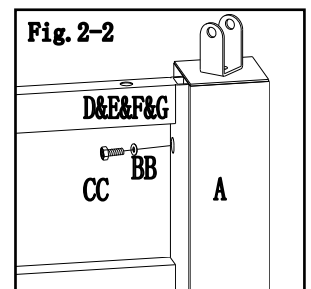

Country of Origin: China

Hardware Pack 1

Description	Label	Part#	Qty	Image
M6*15 bolt	AA	H010020011	24 PCS	
M6 washer	BB	H050010023	48 PCS	
M6*35 bolt	CC	H010020013	8 PCS	
M6*25 bolt	HH	H010020015	16 PCS	
M6 wrench	II	H090010008	2 PCS	

Fig.1-1: Insert long screen 1 (D) into long screen 2 (E)

Fig.1-2: Fix middle beam connector (S) to screen, by using bolt (AA) and washer (BB) .

Fig.2-1: Attach assembled screen to post(A).

Fig.2-2: By using bolt (CC) and washer (BB) fix screen to post (A).

Fig.3: Attach fence (B) to post (A) ,by using bolt (HH) and (BB) .

Fig.4: Attach long netting rod (H) to long screen, short netting rod (I) to short screen, by using bolt (AA) and washer (BB)。

Hardware Pack 2