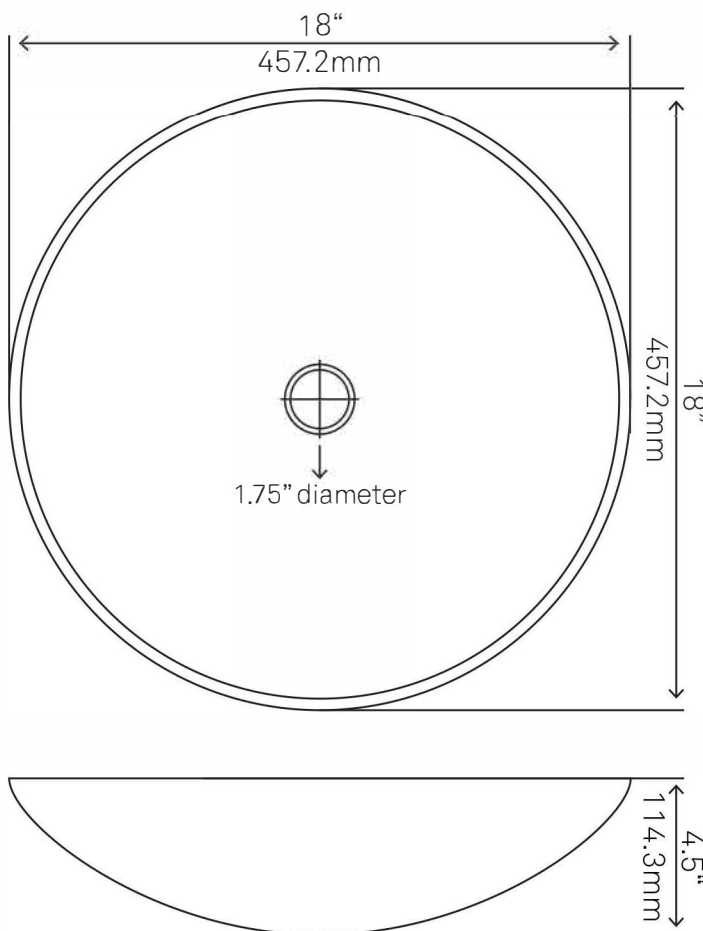

## TIS-316G IN COETANEO Clear Black Glass Vessel Bath Sink

Requested By: \_\_\_\_\_

Specific Features: \_\_\_\_\_

### STANDARD SPECIFICATIONS:

- Round, wide, shallow grey vessel
- Made with high tempered glass
- Scratch resistant and non-porous
- Designed for above counter installation
- Standard U.S. plumbing connections
- Outer dimensions 18 x 4.5-inches tall
- 1.75-inch drain opening