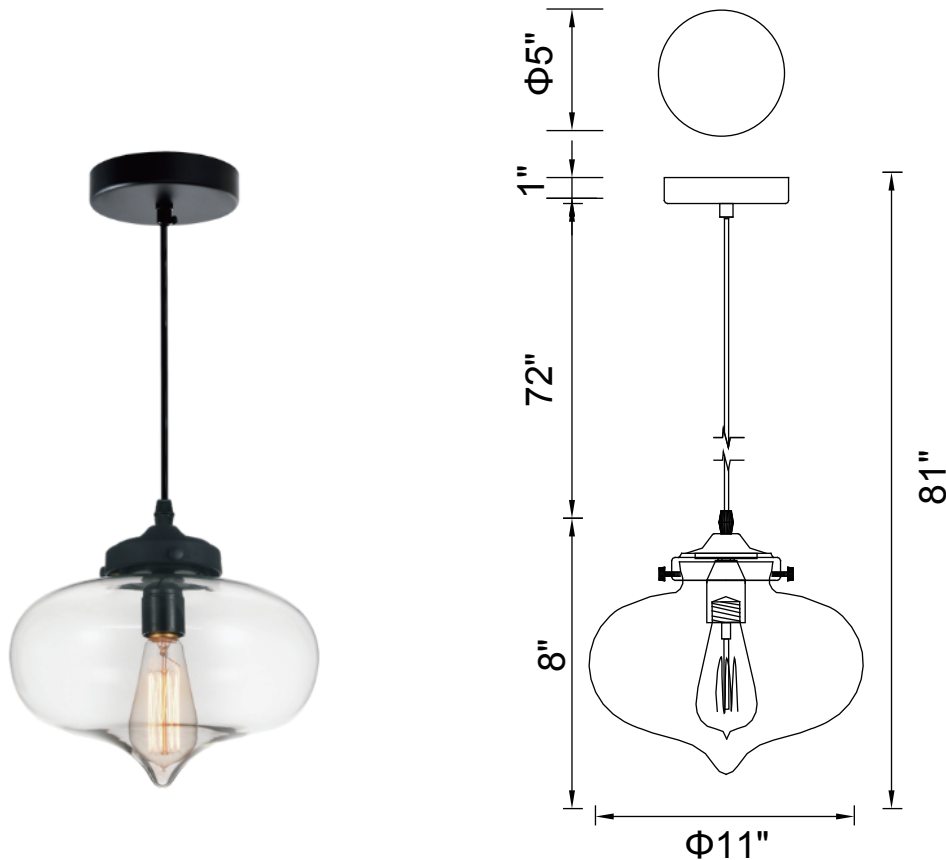

PROJECT: _____

FIXTURE TYPE: _____

LOCATION: _____

CONTACT/PHONE: _____

Item	5570P11 - Clear
Collection	GLASS
Category	Mini Pendant
Finish	Black
Glass	Clear
Crystal	-----
Acrylic	-----

Shade Color	Clear
Min Assembled Height	10"
Max Assembled Height	81"
Width	11"
Length	-----
Extension Wall Mounts	-----
Input	120V AC,60HZ,AC

Lumens	-----
Light Source	E26
Bulb Info.	1x60W
Included	-----
Dimmable	Yes
Colour Temp	-----
Weight	2.2 Lbs