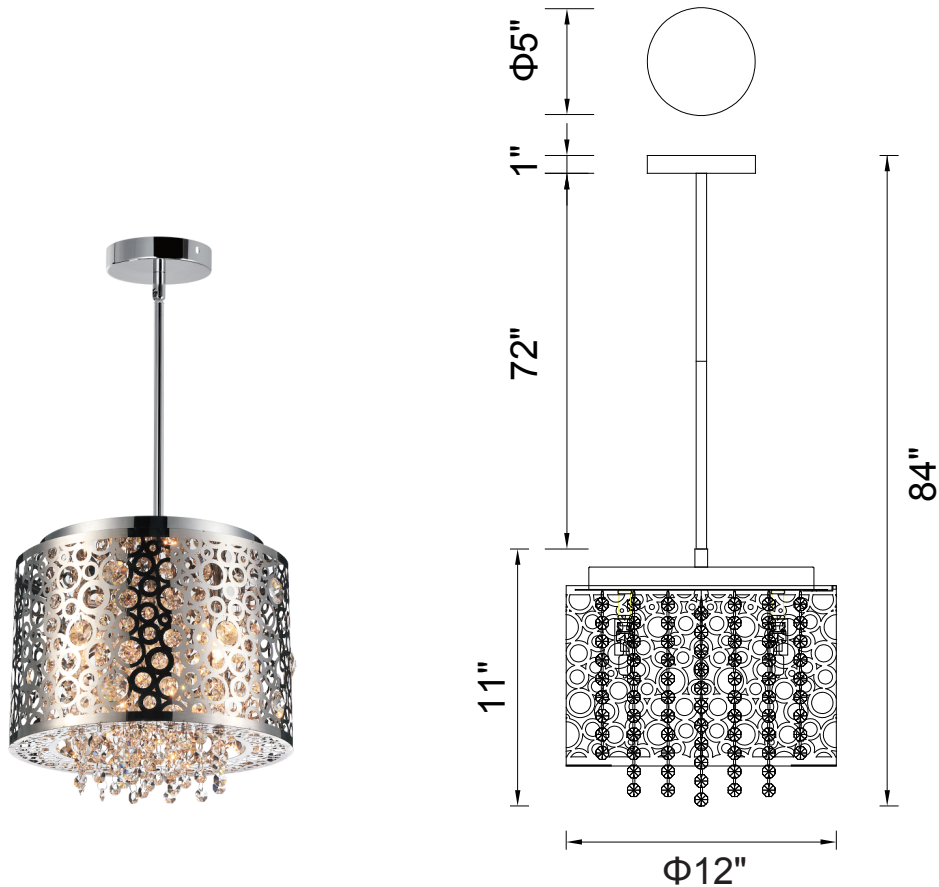

PROJECT: _____

FIXTURE TYPE: _____

LOCATION: _____

CONTACT/PHONE: _____

Item	5536P12ST
Collection	BUBBLES
Category	Mini Pendant
Finish	Stainless Steel
Glass	-----
Crystal	Clear
Acrylic	-----

Shade Color	Chrome
Min Assembled Height	13"
Max Assembled Height	84"
Width	12"
Length	-----
Extension Wall Mounts	-----
Input	120V AC,60HZ,AC

Lumens	-----
Light Source	G9
Bulb Info.	4x40W
Included	-----
Dimmable	Yes
Colour Temp	-----
Weight	7.05 Lbs