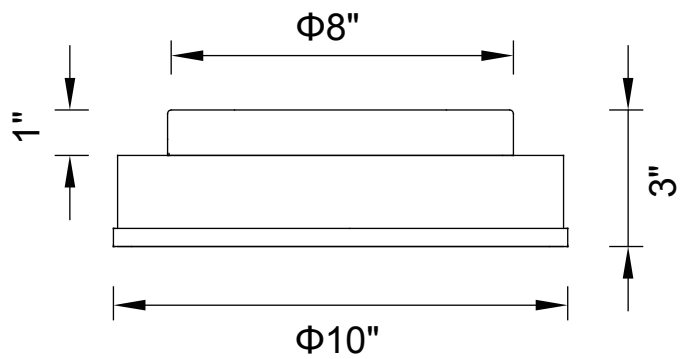

PROJECT: _____
 FIXTURE TYPE: _____
 LOCATION: _____
 CONTACT/PHONE: _____

Item	5479C10SN-R	Shade Color	-----	Lumens	-----
Collection	FROSTED	Min Assembled Height	3"	Light Source	E26
Category	Flush Mount	Max Assembled Height	3"	Bulb Info.	2x60W
Finish	Satin Nickel	Width	10"	Included	-----
Glass	Off White	Length	-----	Dimmable	Yes
Crystal	-----	Extension Wall Mounts	-----	Colour Temp	-----
Acrylic	-----	Input	120V AC,60HZ,AC	Weight	4.5 Lbs