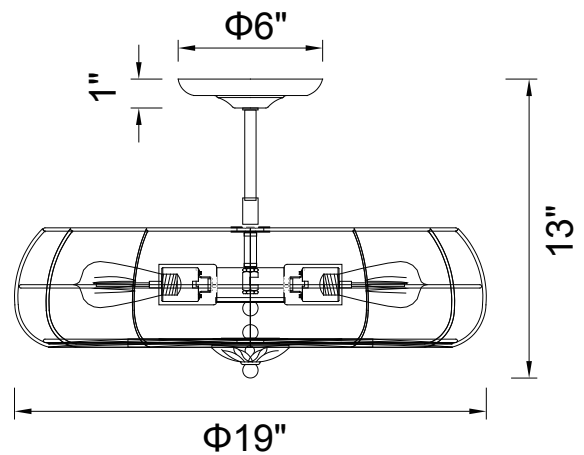

PROJECT: _____
 FIXTURE TYPE: _____
 LOCATION: _____
 CONTACT/PHONE: _____

Item	9606C19-5-128
Collection	PAMELA
Category	Flush Mount
Finish	Antique Copper
Glass	-----
Crystal	-----
Acrylic	-----

Shade Color	-----
Min Assembled Height	13"
Max Assembled Height	13"
Width	19"
Length	-----
Extension Wall Mounts	-----
Input	120V AC,60HZ,AC

Lumens	-----
Light Source	E26
Bulb Info.	5x60W
Included	-----
Dimmable	Yes
Colour Temp	-----
Weight	4.41 Lbs

CWI Lighting
 2775 Broadway
 Buffalo, NY 14227
 USA

CWI Lighting
 140 Steelcase Rd. W.
 Markham ON. L3R 3J9
 Canada