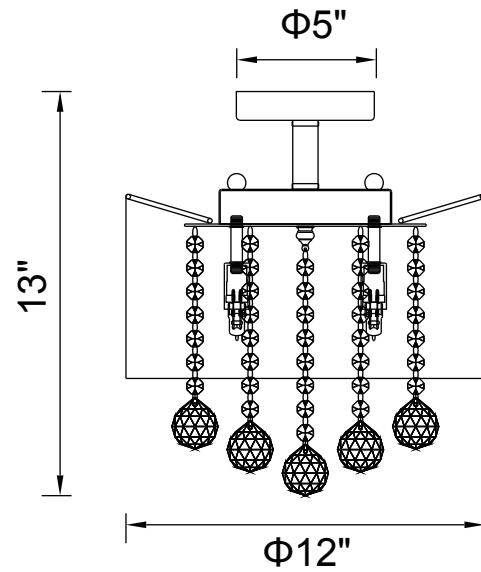

PROJECT: \_\_\_\_\_

FIXTURE TYPE: \_\_\_\_\_

LOCATION: \_\_\_\_\_

CONTACT/PHONE: \_\_\_\_\_

Item	5062C12C (Clear+W)	Shade Color	Transparent White	Lumens	-----
Collection	Radiant	Min Assembled Height	13"	Light Source	G9
Category	Flush Mount	Max Assembled Height	13"	Bulb Info.	3x40W
Finish	Chrome	Width	12"	Included	-----
Glass	-----	Length	-----	Dimmable	Yes
Crystal	Clear	Extension Wall Mounts	-----	Colour Temp	-----
Acrylic	-----	Input	120V AC,60HZ,AC	Weight	7.5 Lbs