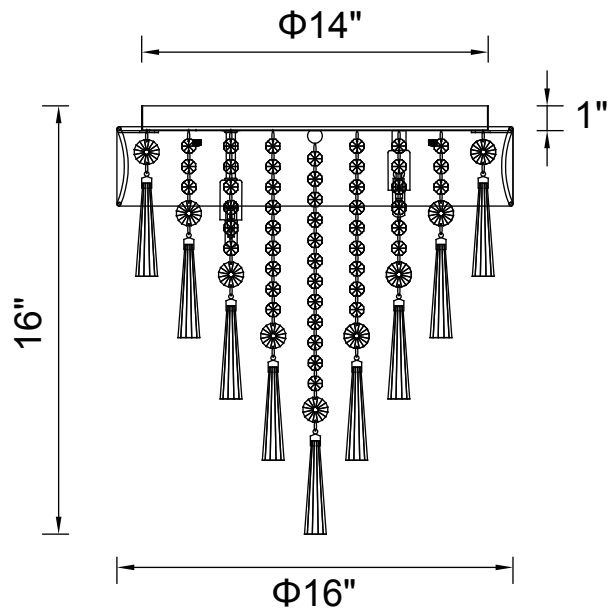

PROJECT: _____

FIXTURE TYPE: _____

LOCATION: _____

CONTACT/PHONE: _____

Item	5523C16C (Black)	Shade Color	Black	Lumens	-----
Collection	FRANCA	Min Assembled Height	16"	Light Source	G9
Category	Flush Mount	Max Assembled Height	16"	Bulb Info.	4x40W
Finish	Black	Width	16"	Included	-----
Glass	-----	Length	-----	Dimmable	Yes
Crystal	Clear	Extension Wall Mounts	-----	Colour Temp	-----
Acrylic	-----	Input	120V AC,60HZ,AC	Weight	11.02 Lbs