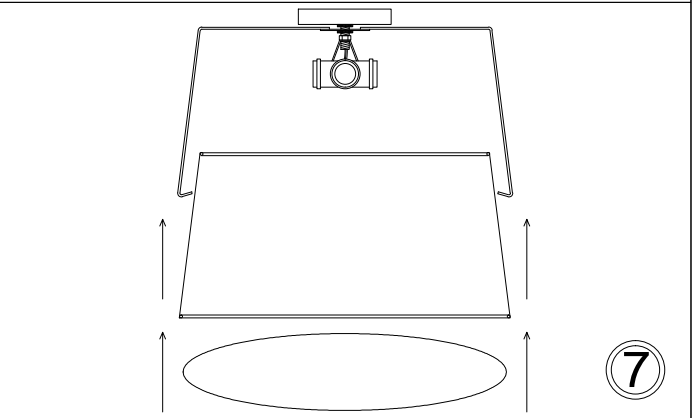

# TRA-3FH

1

3

7

6

Bulbs/ Ampoules:  
3x Max 40W E26 Base  
(Not Included/ Non Inclus)