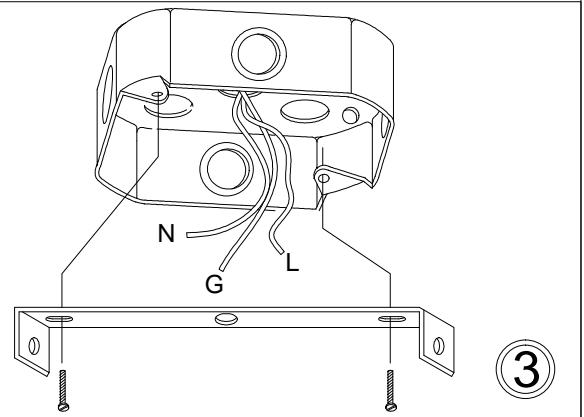

# TRA-3FH

1

3

7

6

Bulbs/ Ampoules:  
3x Max 40W E26 Base  
(Not Included/ Non Inclus)