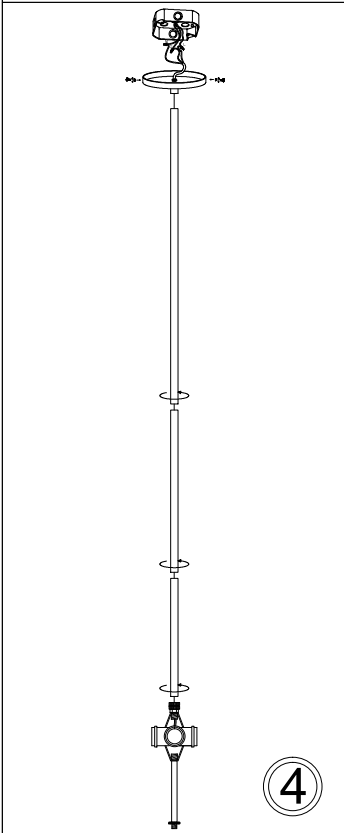

HEL-304P-PC

1

2

3

4

5

6

7

8

Bulbs/ Ampoules:
4x Max 60W
E26 Base
(Not Included/
Non Inclus)