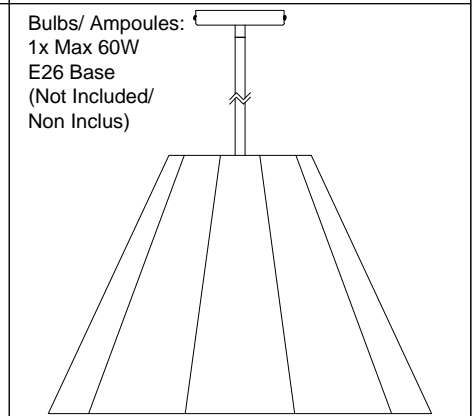

KEN-S

1

2

3

4

5

6

7

Bulbs/ Ampoules:
1x Max 60W
E26 Base
(Not Included/
Non Inclus)