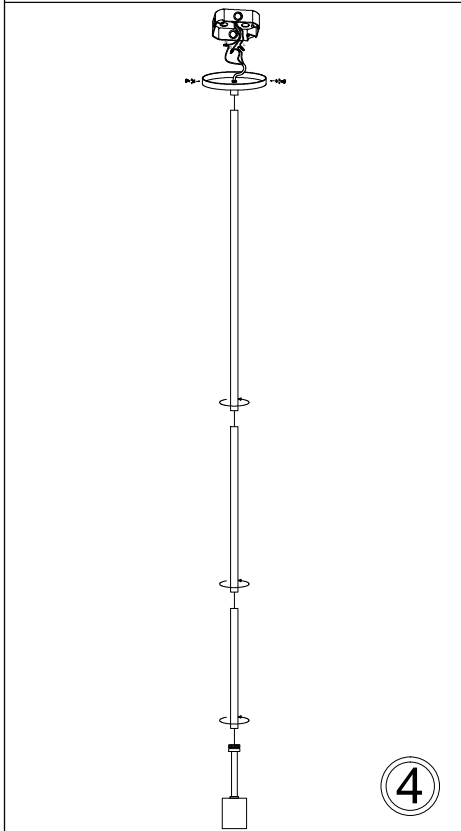

KEN-S

1

2

3

4

5

6

7

Bulbs/ Ampoules:
1x Max 60W
E26 Base
(Not Included/
Non Inclus)