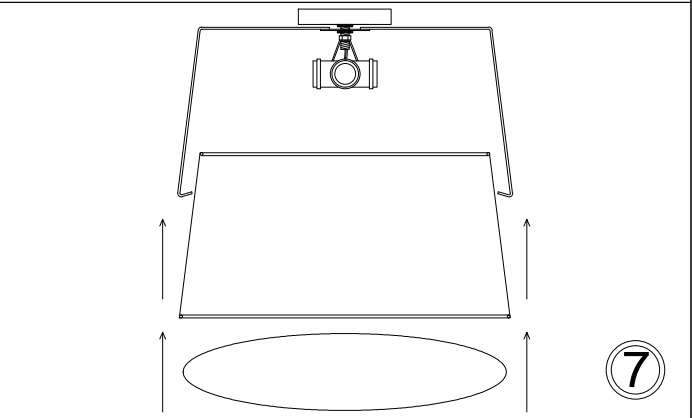

# TRA-3FH

1

3

7

6

Bulbs/ Ampoules:  
3x Max 40W E26 Base  
(Not Included/ Non Inclus)