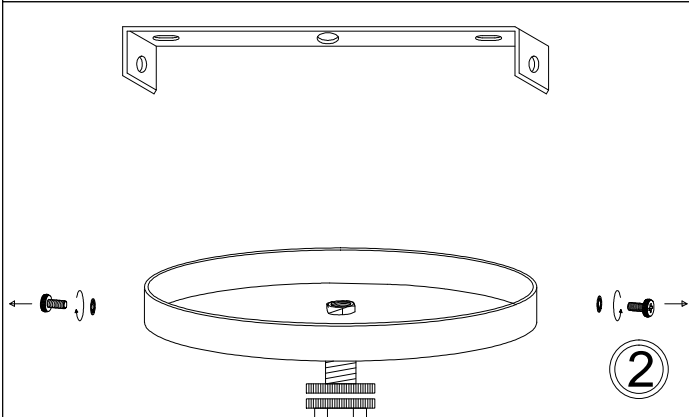

# TRA-3FH

1

3

7

6

Bulbs/ Ampoules:  
3x Max 40W E26 Base  
(Not Included/ Non Inclus)