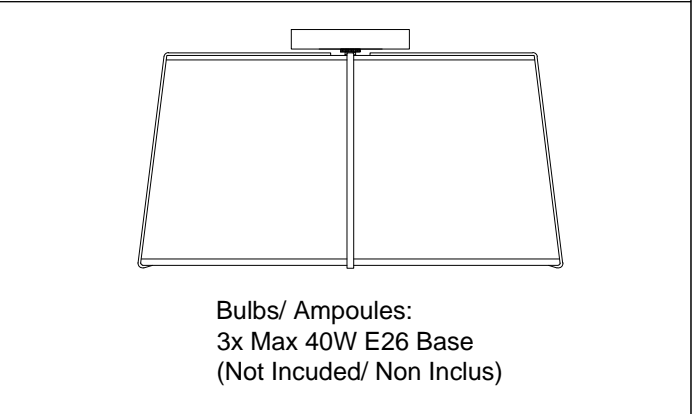

# TRA-3FH

1

3

7

6

Bulbs/ Ampoules:  
3x Max 40W E26 Base  
(Not Included/ Non Inclus)