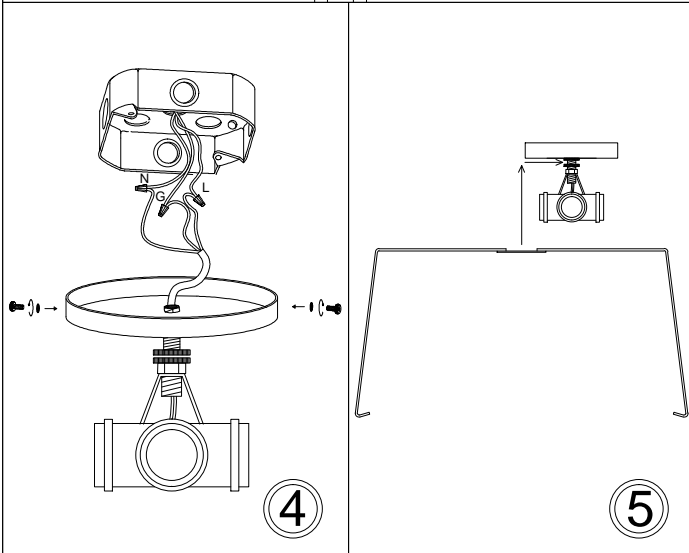

# TRA-3FH

1

3

7

6

Bulbs/ Ampoules:  
3x Max 40W E26 Base  
(Not Included/ Non Inclus)