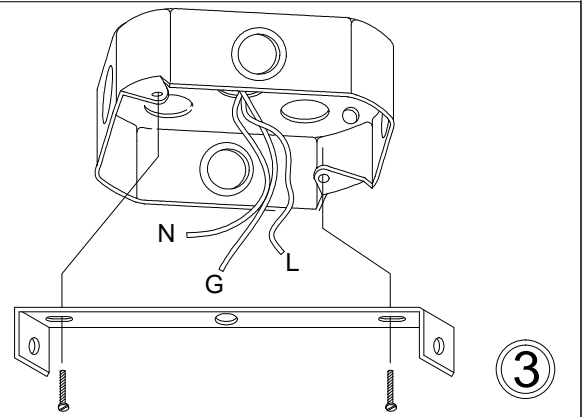

# TRA-3FH

1

3

7

6

Bulbs/ Ampoules:  
3x Max 40W E26 Base  
(Not Included/ Non Inclus)