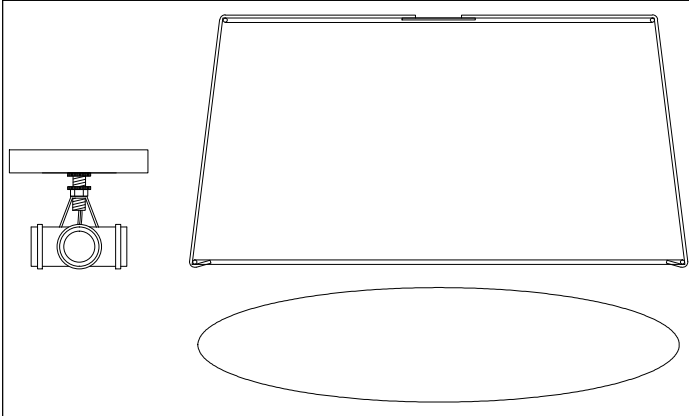

# TRA-3FH

1

3

7

6

Bulbs/ Ampoules:  
3x Max 40W E26 Base  
(Not Included/ Non Inclus)