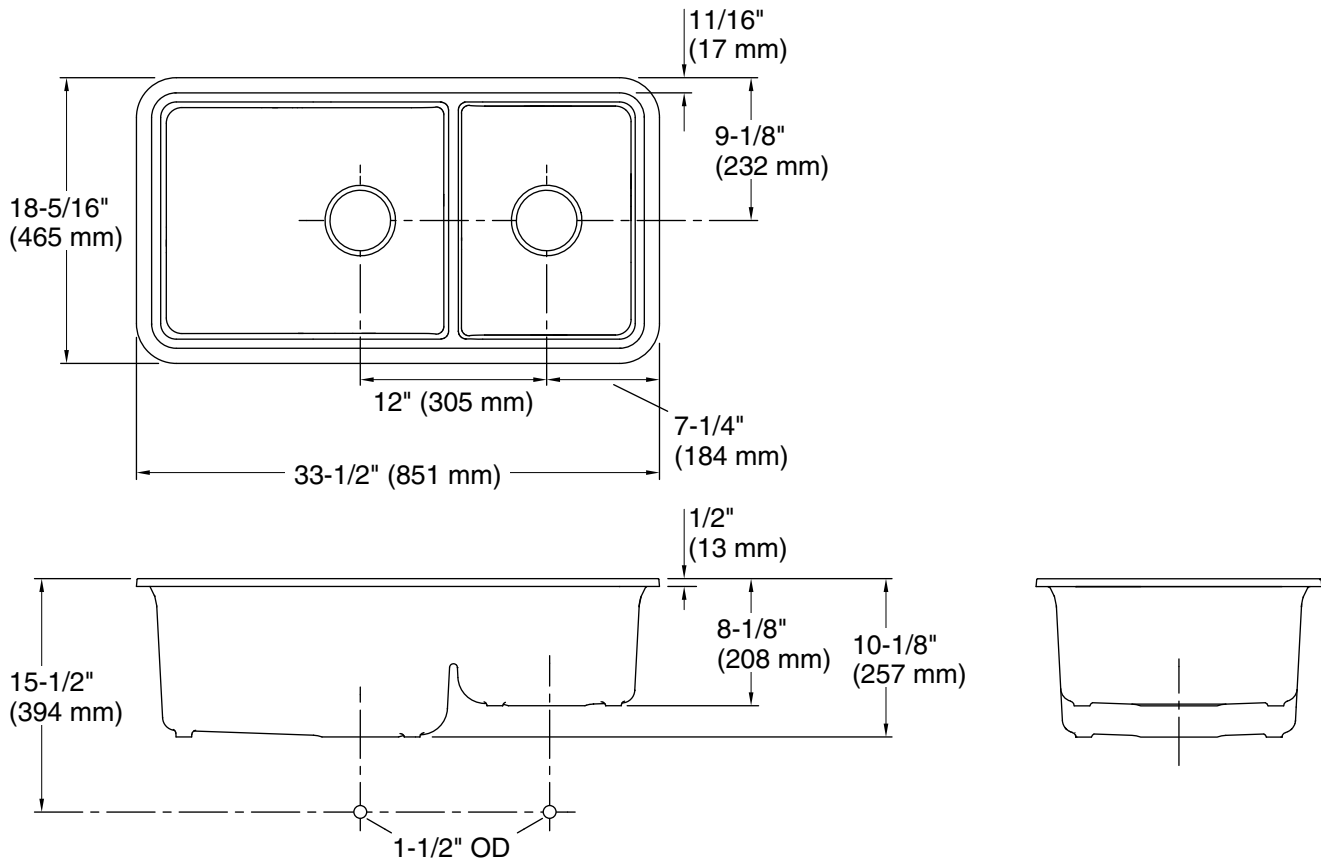

## Features

- 36-inch minimum base cabinet.
- Large/medium bowls.
- Versatile design allows large basin to be installed on the right or left.
- Large basin is 9-1/2 inches deep; small basin is 7-1/2 inches deep.
- Slim divide creates more space while allowing you to completely submerge pots and pans.
- No faucet holes.
- Offset drain increases workspace in the sink.
- Includes K-5655 bottom sink rack.
- Includes cutout templates and installation clips.

## Technical Information

All product dimensions are nominal.

Bowl configuration: Off-set Large/small

Installation: Under-mount

Min. base cabinet width: 36" (914 mm)

Bowl area (Left): Length: 18-7/16" (468 mm)  
Width: 15-3/16" (386 mm)  
Bowl depth: 9-1/2" (241 mm)  
Water depth: 9-1/2" (241 mm)

Bowl area (Right): Length: 11-5/16" (288 mm)  
Width: 15-3/16" (386 mm)  
Bowl depth: 7-1/2" (191 mm)  
Water depth: 7-1/2" (191 mm)

Drain hole: 3-7/8" (98 mm)

Template: 1256394-7, required, included