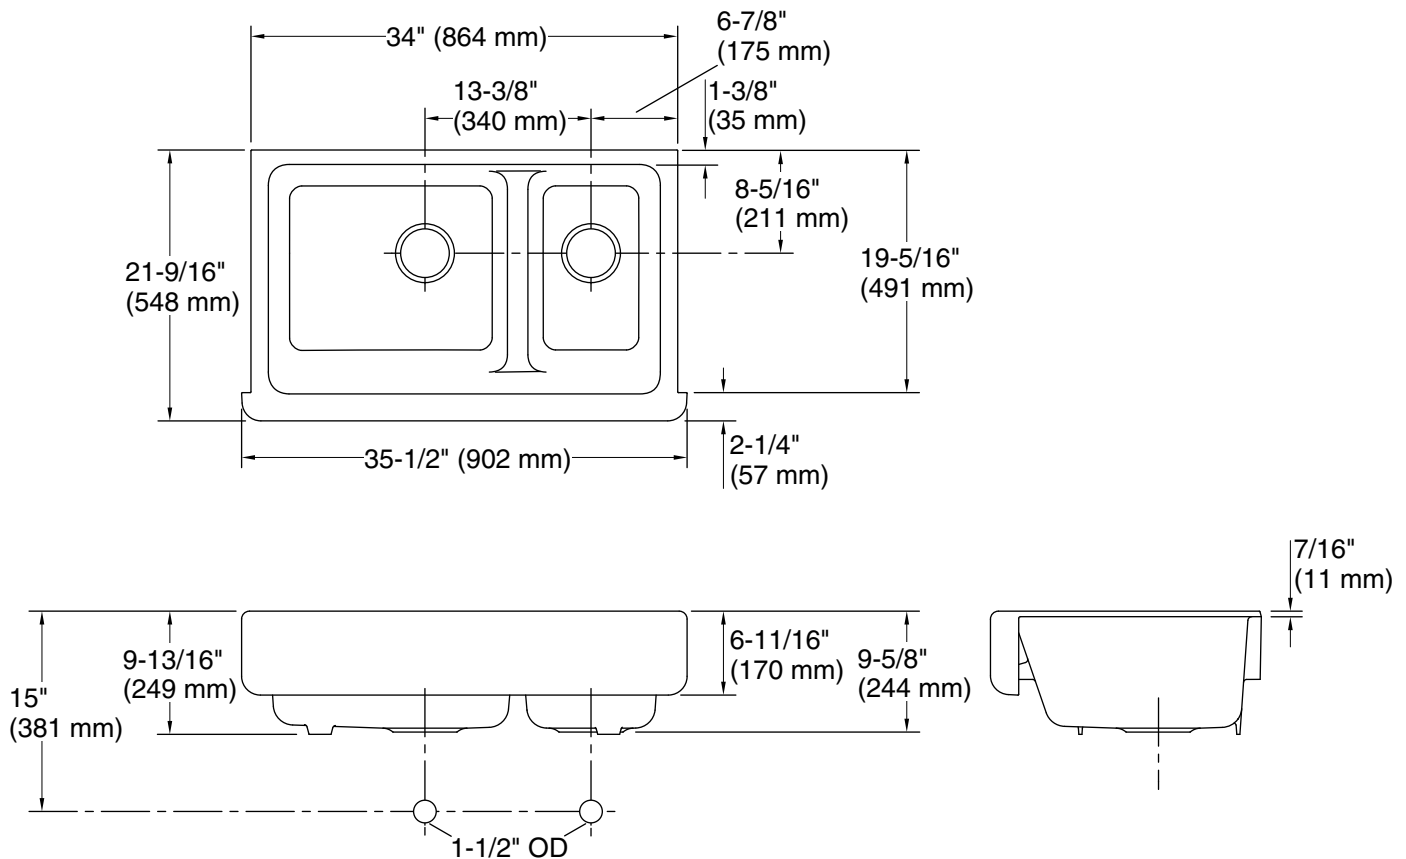

### Features

- 36-inch minimum base cabinet width.
- Large/medium bowls.
- 9" depth provides generous workspace.
- Shortened apron allows sink to be used in most standard cabinetry or retrofitted to existing standard cabinetry.
- Self-Trimming apron overlaps the cabinet face for easy installation and beautiful results.
- No faucet holes.
- Smart Divide® features a low dividing barrier that increases workspace and versatility.
- Basin slopes toward drain to minimize water pooling.
- Offset drain increases workspace in the sink and storage space underneath.

### Technical Information

All product dimensions are nominal.

Bowl configuration:	Off-set Large/small
Installation:	Under-mount
Min. base cabinet width:	36" (914 mm)
Bowl area:	Length: 18-13/16" (478 mm) Width: 18-1/16" (459 mm) Bowl depth: 9" (229 mm) Water depth: 9" (229 mm)
Bowl area:	Length: 10-5/16" (262 mm) Width: 18-1/16" (459 mm) Bowl depth: 9" (229 mm) Water depth: 9" (229 mm)
Drain hole:	3-5/8" (92 mm)