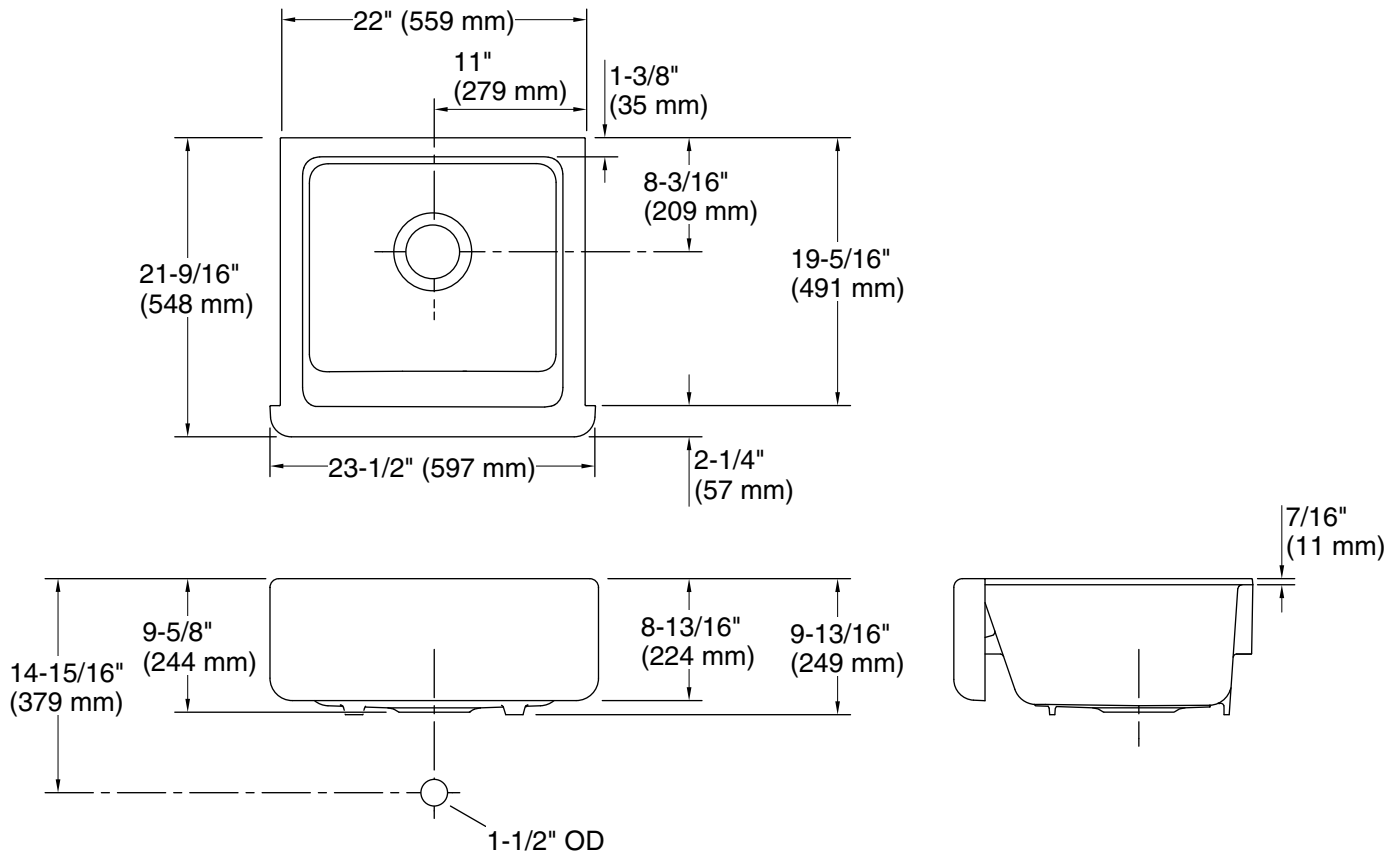

**Whitehaven®**  
 24" Single Bowl Sink with Tall Apron  
**K-5665**

**Features**

- Fits minimum 24-inch apron sink base cabinet.
- Single bowl.
- 9" depth provides generous workspace.
- Self-Trimming apron overlaps the cabinet face for easy installation and beautiful results.
- No faucet holes.
- Center drain.
- Includes cutout templates.

### Technical Information

All product dimensions are nominal.

Bowl configuration:	Single
Installation:	Under-mount
Min. base cabinet width:	24" (610 mm)
Bowl area (Only):	Length: 18-13/16" (477 mm) Width: 18-1/16" (459 mm) Bowl depth: 9" (229 mm) Water depth: 9" (229 mm)
Drain hole:	3-5/8" (92 mm)
Template:	1247417, required, included 1239229-7, required, included