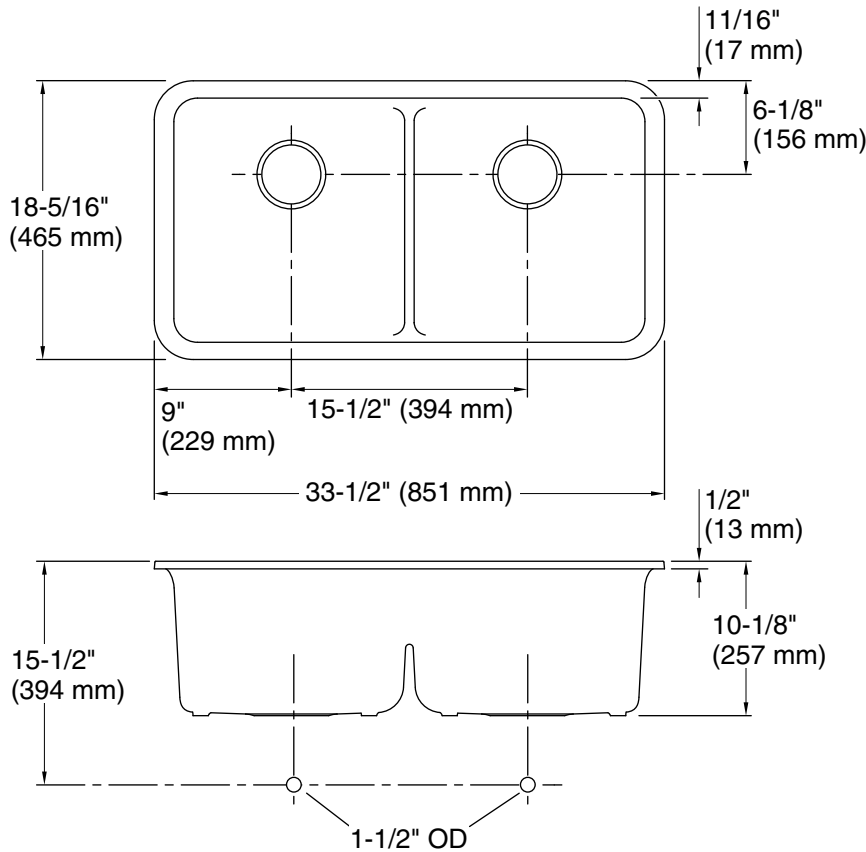

## Features

- 36-inch minimum base cabinet.
- Double-equal bowls.
- 9-1/2-inch depth provides generous workspace.
- Slim divide creates more space while allowing you to completely submerge pots and pans.
- No faucet holes.
- Rear drains increase workspace in the sink and storage space underneath.
- Includes K-5656 bottom sink rack.
- Includes cutout templates and installation clips.

### Technical Information

All product dimensions are nominal.

Bowl configuration: Double equal

Installation: Under-mount

Min. base cabinet width: 36" (914 mm)

Bowl area (Left):  
Length: 14-7/8" (378 mm)  
Width: 15-3/16" (386 mm)  
Bowl depth: 9-1/2" (241 mm)  
Water depth: 9-1/2" (241 mm)

Bowl area (Right):  
Length: 14-7/8" (378 mm)  
Width: 15-3/16" (386 mm)  
Bowl depth: 9-1/2" (241 mm)  
Water depth: 9-1/2" (241 mm)

Drain hole: 3-7/8" (98 mm)

Template: 1256394-7, required, included