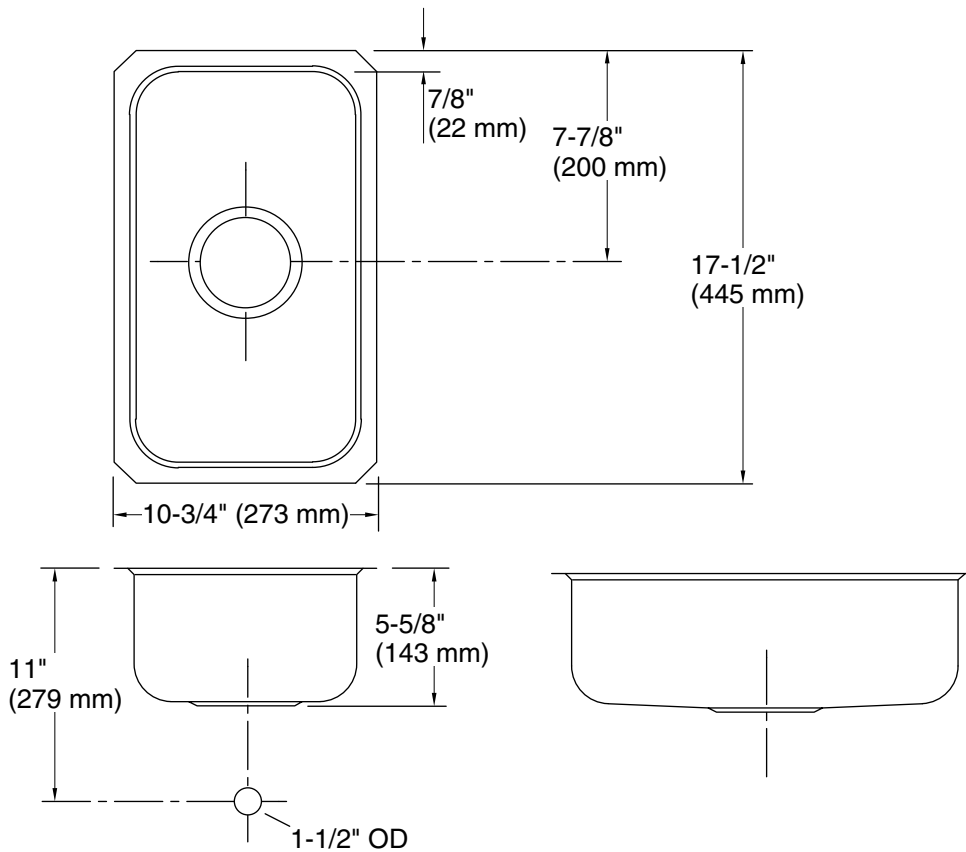

Undertone®
Under-Mount Kitchen Sink
K-3333

Features

- 15-inch minimum base cabinet width.
- Single bowl.
- 5-1/2" depth.
- No faucet holes.
- SilentShield® sound-absorption technology offers quieter performance.
- Includes installation hardware.

See website for detailed warranty information.

Technical Information

All product dimensions are nominal.

Bowl configuration:	Single
Installation:	Under-mount
Min. base cabinet width:	15" (381 mm)
Bowl area (Only):	Length: 9" (229 mm) Width: 15-3/4" (400 mm) Bowl depth: 5-1/2" (140 mm)
Drain hole:	3-5/8" (92 mm)
Template:	113194-7, required, included