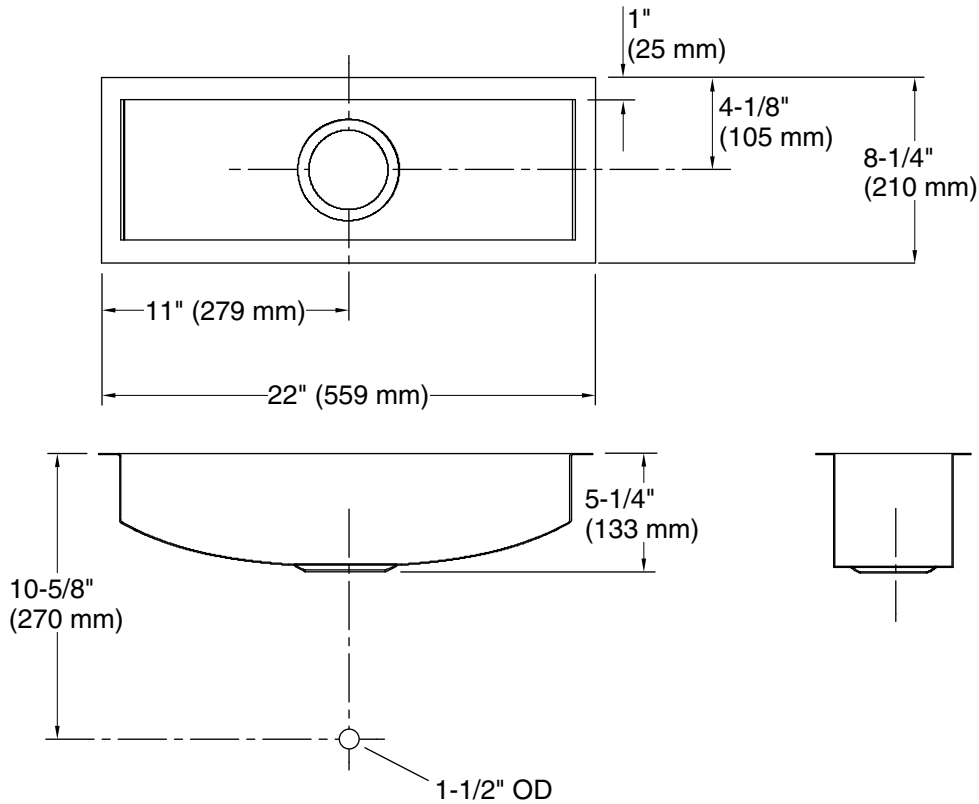

Features

- 27-inch minimum base cabinet width.
- Single bowl.
- 4-7/8-inch depth.
- No faucet holes.
- SilentShield® sound-absorption technology offers quieter performance.
- Includes installation hardware, wire storage basket, and wire rack.

Optional Products/Accessories

- K-11352 Disposal Flange with Stopper

Included Components

Product consists of:

- K-3127 Storage Basket
- K-3136 Sink Rack
- 91915 Hardware Kit

ADA

Codes/Standards

ASME A112.19.3/CSA B45.4
ADA
ICC/ANSI A117.1

Lifetime Limited Warranty for KOHLER® Stainless Steel Sinks

See website for detailed warranty information.

Technical Information

All product dimensions are nominal.

Bowl configuration:	Single
Installation:	Under-mount
Min. base cabinet width:	24" (610 mm)
Bowl area (Only):	Length: 20" (508 mm) Width: 6-1/4" (159 mm) Water depth: 4-7/8" (124 mm)
Drain hole:	3-5/8" (92 mm)
Template:	1022026-7, required, included