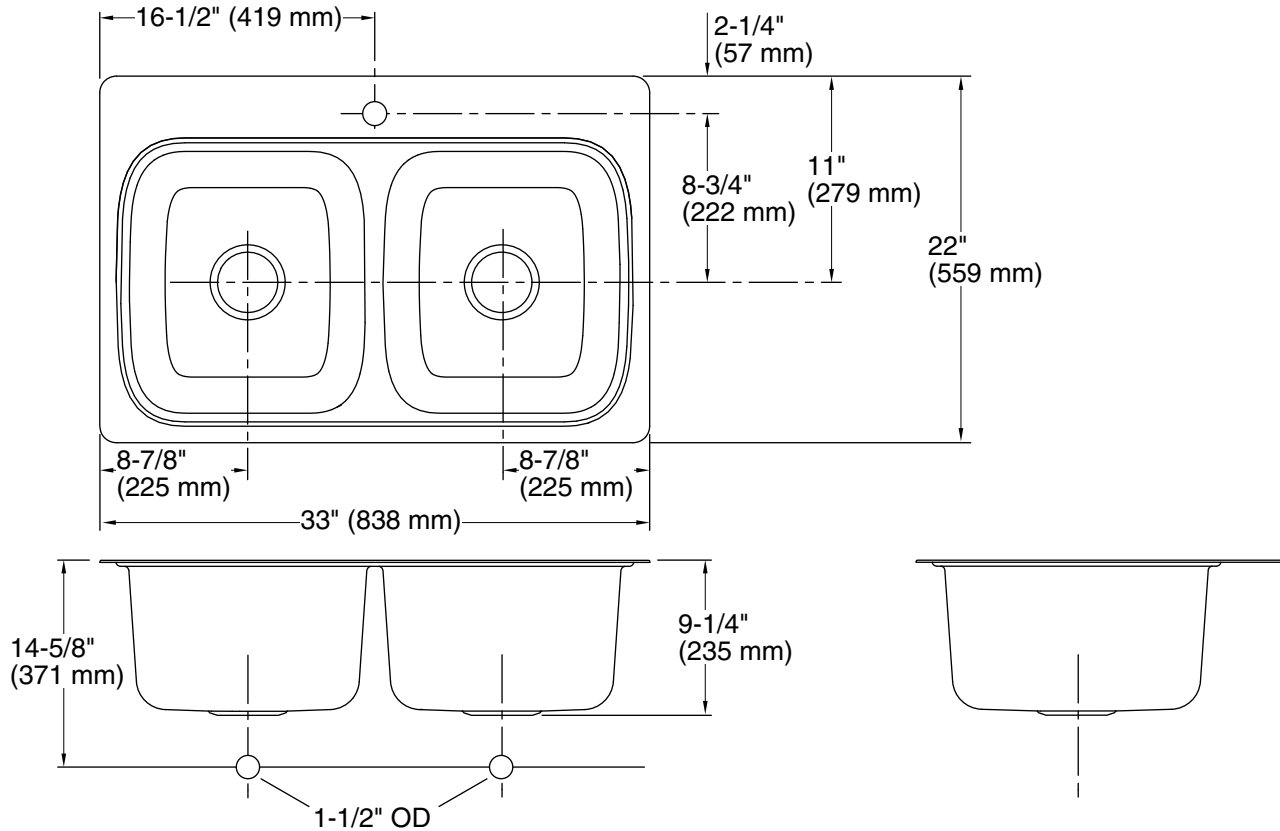

KOHLER®

Verse™
Top-mount Kitchen Sink
K-5267-1

Features

- 36-inch minimum base cabinet width.
- Double-equal bowls.
- 9" depth provides generous workspace.
- Single faucet hole.
- SilentShield® sound-absorption technology offers quieter performance.
- Includes installation hardware.

THE BOLD LOOK
OF **KOHLER®**

Technical Information

All product dimensions are nominal.

Bowl configuration: Double equal

Installation: Top-mount

Min. base cabinet width: 36" (914 mm)

Bowl area (Left): Length: 14-3/16" (360 mm)
 Width: 15-11/16" (398 mm)
 Bowl depth: 9" (229 mm)

Bowl area (Right): Length: 14-3/16" (360 mm)
 Width: 15-11/16" (398 mm)
 Bowl depth: 9" (229 mm)

Number of deck holes: 1

Faucet hole(s): 1-7/16" (37 mm)

Drain hole: 3-5/8" (92 mm)

Notes

Install this product according to the installation instructions.