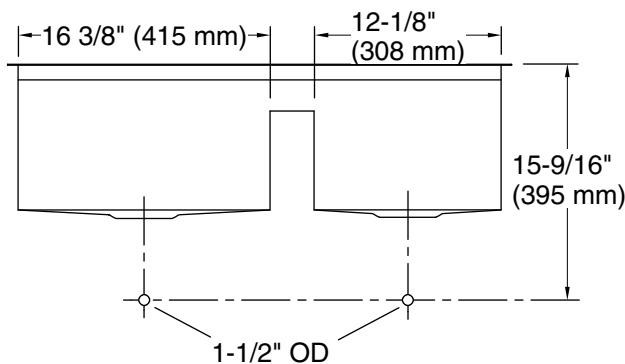

### Technical Information

All product dimensions are nominal.

Bowl configuration: Off-set Large/small

Installation: Under-mount

Min. base cabinet width: 36" (914 mm)

Bowl area (Left):  
Length: 16-3/8" (416 mm)  
Width: 16-1/2" (419 mm)  
Bowl depth: 9-3/4" (248 mm)  
Water depth: 9-3/4" (248 mm)

Bowl area (Right):  
Length: 12-1/8" (308 mm)  
Width: 16-1/2" (419 mm)  
Bowl depth: 9-3/4" (248 mm)  
Water depth: 9-3/4" (248 mm)

Drain hole: 3-5/8" (92 mm)

Template: 1093327-7, required, included