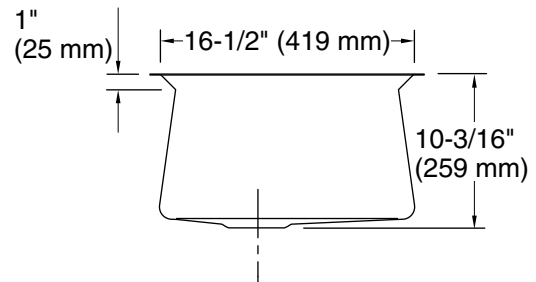

### Included Components

Product consists of:

K-6135 Left-Bowl Sink Rack  
K-6136 Right-Bowl Sink Rack  
91915 Hardware Kit  
K-6133 Wine Glass Rack

### Technical Information

All product dimensions are nominal.

Bowl configuration: Off-set Large/small

Installation: Under-mount

Min. base cabinet width: 36" (914 mm)

Bowl area (Left):  
Length: 16-3/8" (416 mm)  
Width: 16-1/2" (419 mm)  
Bowl depth: 9-3/4" (248 mm)  
Water depth: 9-3/4" (248 mm)

Bowl area (Right):  
Length: 12-1/8" (308 mm)  
Width: 16-1/2" (419 mm)  
Bowl depth: 9-3/4" (248 mm)  
Water depth: 9-3/4" (248 mm)

Drain hole: 3-5/8" (92 mm)

Template: 1093327-7, required, included