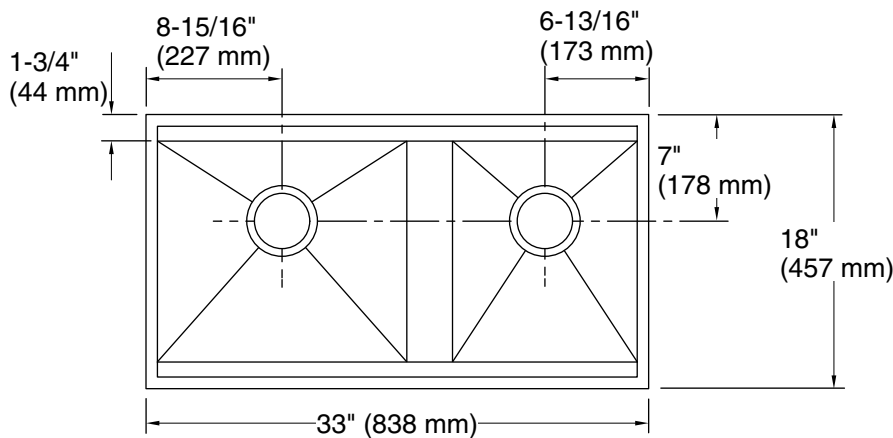

### Included Components

Product consists of:

K-6135 Left-Bowl Sink Rack  
K-6136 Right-Bowl Sink Rack  
91915 Hardware Kit  
K-6133 Wine Glass Rack

### Technical Information

All product dimensions are nominal.

Bowl configuration: Off-set Large/small

Installation: Under-mount

Min. base cabinet width: 36" (914 mm)

Bowl area (Left):  
Length: 16-3/8" (416 mm)  
Width: 16-1/2" (419 mm)  
Bowl depth: 9-3/4" (248 mm)  
Water depth: 9-3/4" (248 mm)

Bowl area (Right):  
Length: 12-1/8" (308 mm)  
Width: 16-1/2" (419 mm)  
Bowl depth: 9-3/4" (248 mm)  
Water depth: 9-3/4" (248 mm)

Drain hole: 3-5/8" (92 mm)

Template: 1093327-7, required, included