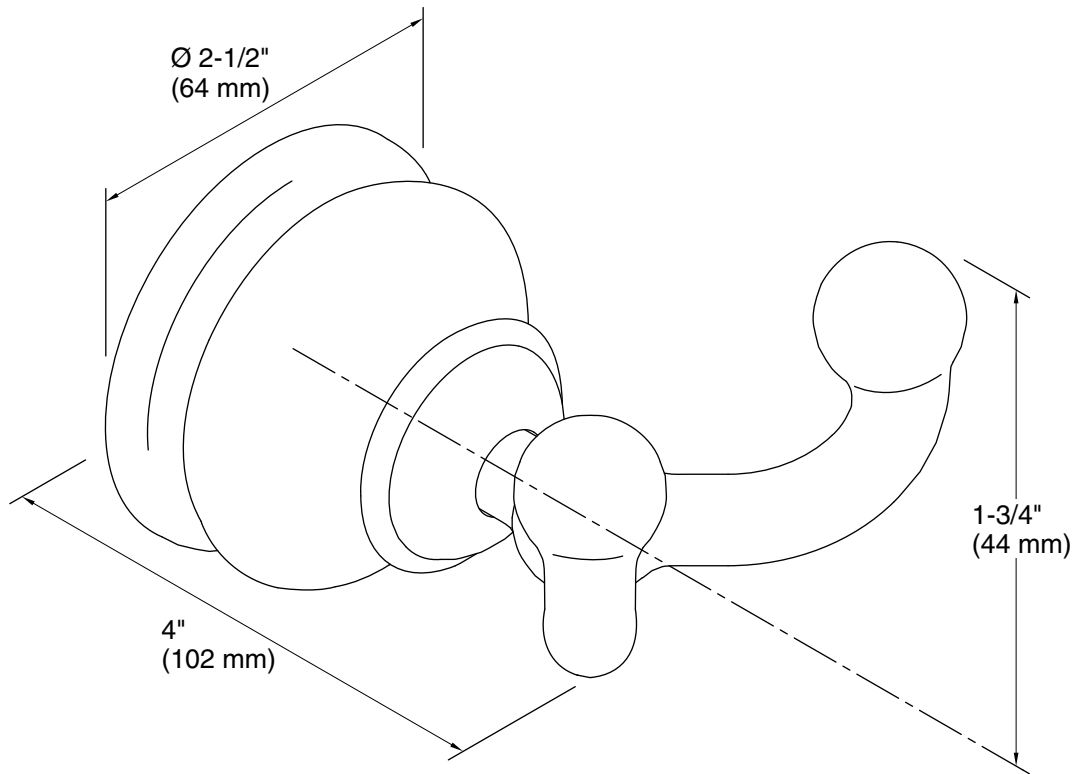

Technical Information

All product dimensions are nominal.

Material: Brass

Notes

Install this product according to the installation guide.

CAUTION: Risk of personal injury. Do not install these products in any area where they are likely to be used inadvertently as a grab bar or support bar. These products are not designed or intended for use as a grab bar or support bar.