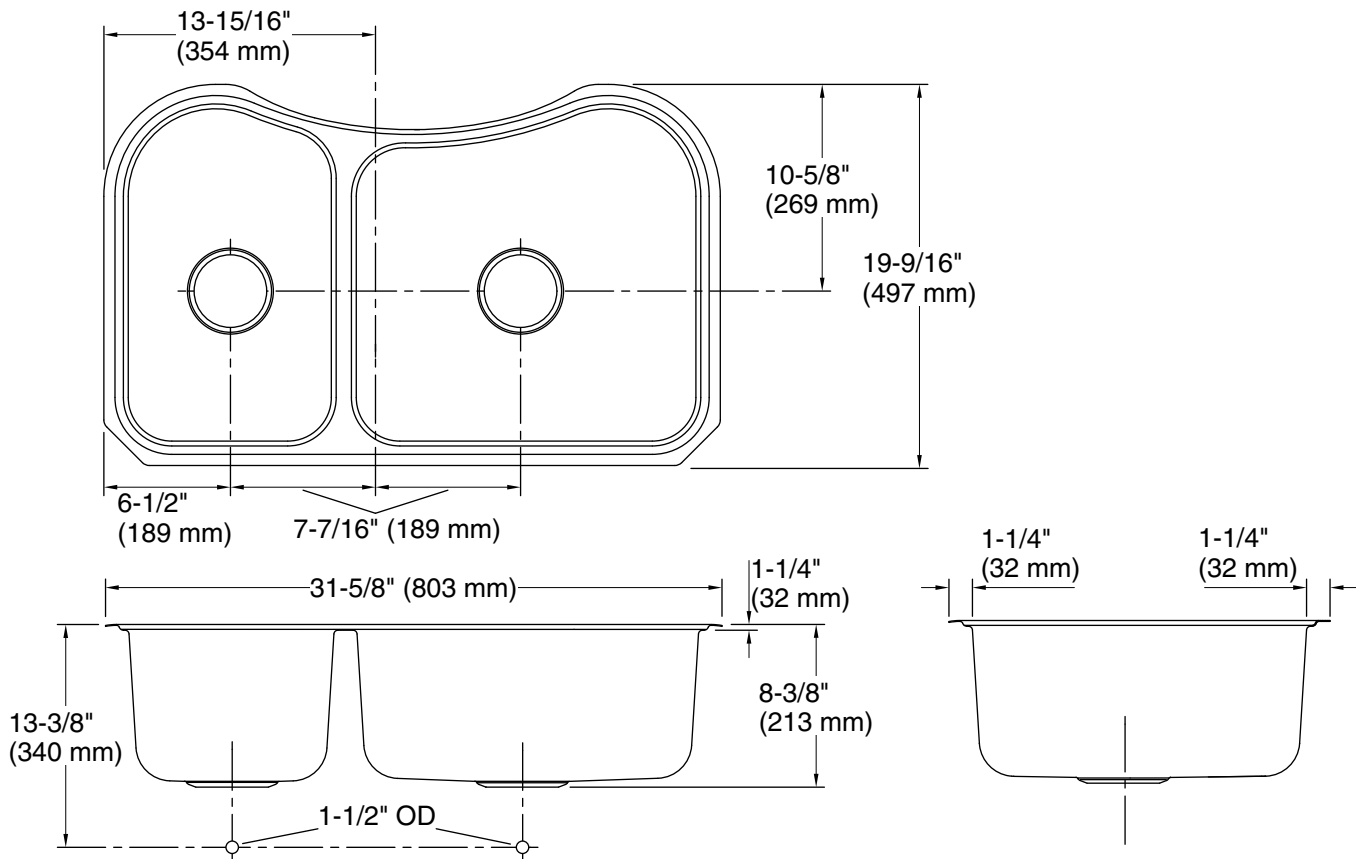

Technical Information

All product dimensions are nominal.

Bowl configuration:	Off-set Large/small
Installation:	Under-mount
Min. base cabinet width:	36" (914 mm)
Bowl area (Left):	Length: 10-7/16" (265 mm) Width: 17-1/16" (433 mm) Bowl depth: 8" (203 mm)
Bowl area (Right):	Length: 17-7/16" (443 mm) Width: 17-1/16" (433 mm) Bowl depth: 8" (203 mm)
Drain hole:	3-5/8" (92 mm)
Template:	1131500-7, required, included

Notes

Install this product according to the installation instructions.

Allow a minimum of 2" (51 mm) clearance around the sink rim for clip attachment.