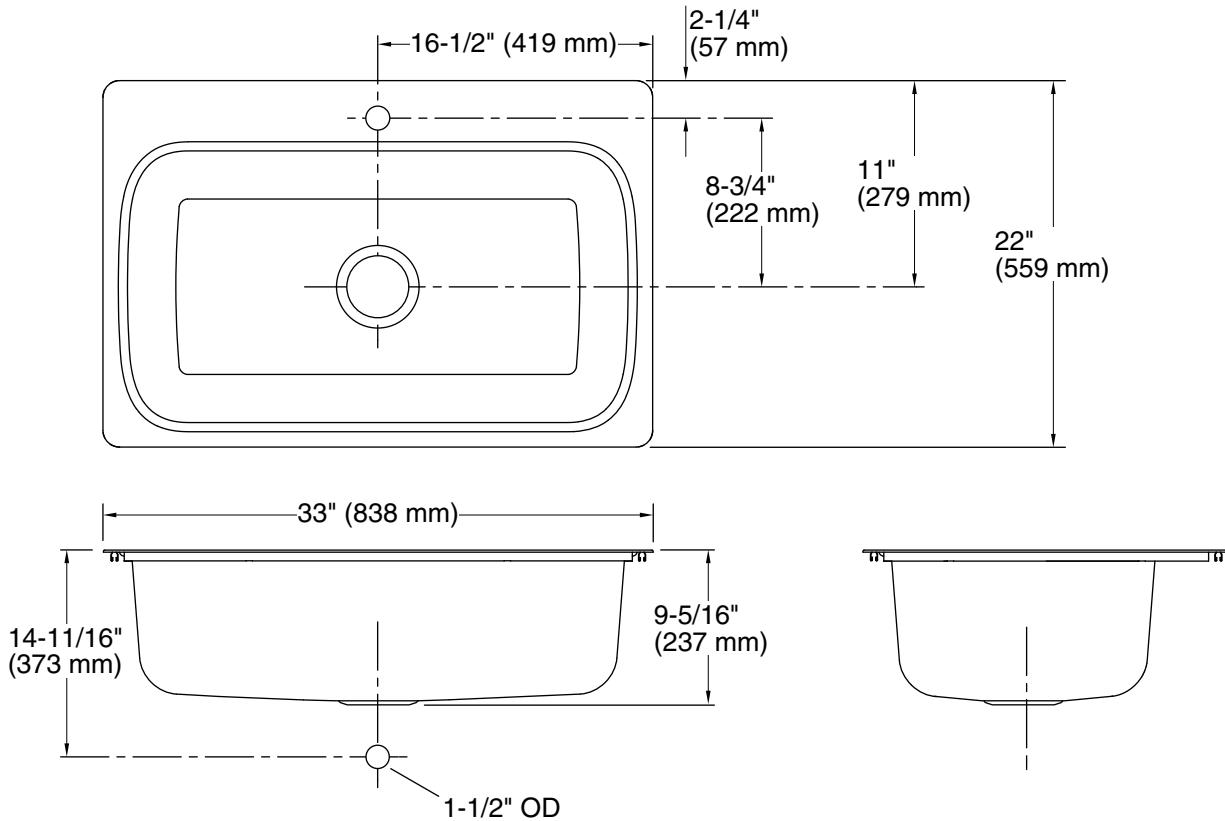

Verse™
top-mount kitchen sink
K-20060-1

Features

- 36-inch minimum base cabinet width.
- Single bowl.
- 9" depth provides generous workspace.
- Single faucet hole.
- SilentShield® sound-absorption technology offers quieter performance.
- Includes installation hardware.

See website for detailed warranty information.

Technical Information

All product dimensions are nominal.

Installation: Top-mount
Min. base cabinet width: 36" (914 mm)

Bowl area (Only): Length: 29-7/16" (748 mm)
Width: 15-11/16" (399 mm)
Bowl depth: 9" (229 mm)
Water depth: 9" (229 mm)

Number of deck holes: 1

Faucet hole(s): 1-7/16" (37 mm)

Drain hole: 3-3/4" (94 mm)

Notes

Install this product according to the installation instructions.