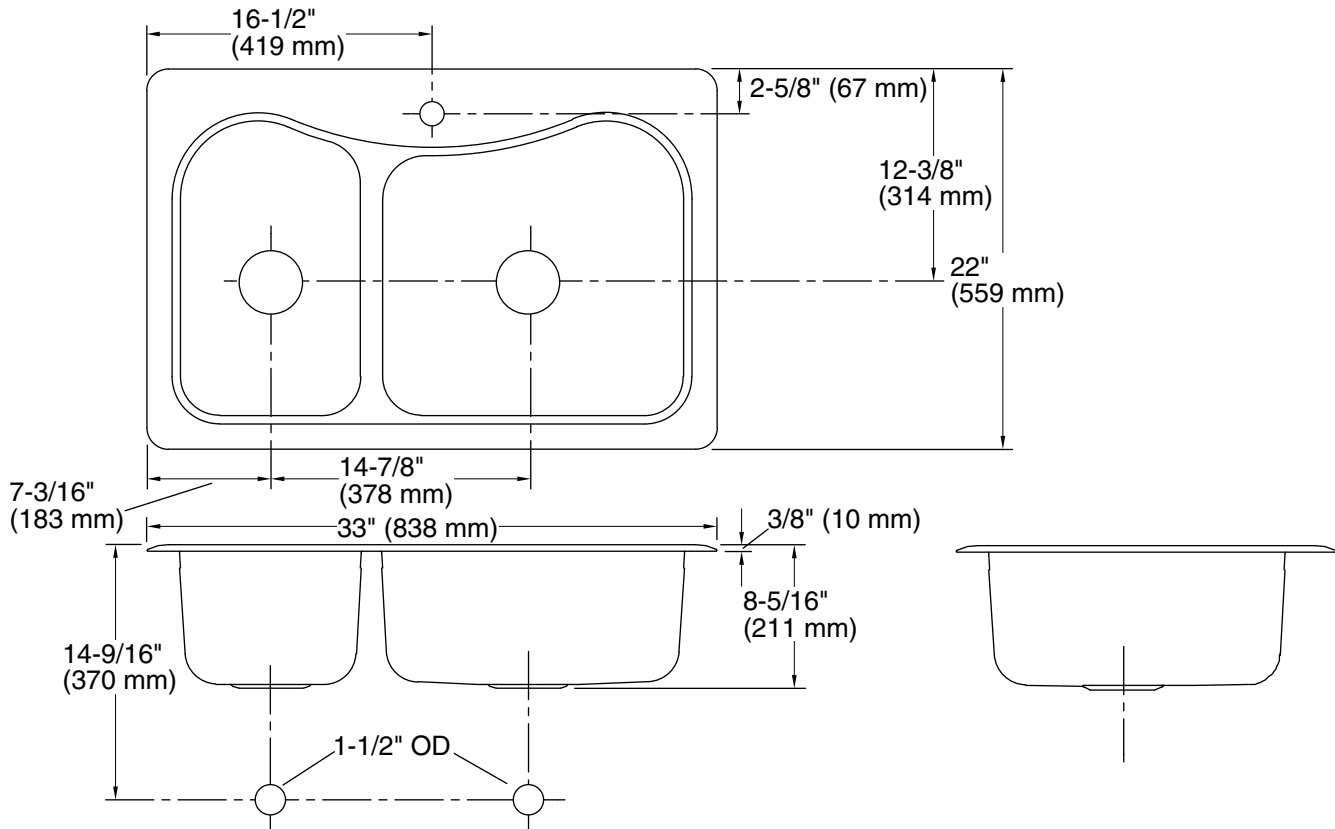

Technical Information

All product dimensions are nominal.

Bowl configuration:	Off-set X-large/small
Installation:	Top-mount
Cutout:	Top-mount, 32-1/2" x 21-1/2" (826 mm x 546 mm) with 1" (25 mm) radius corners
Min. base cabinet width:	36" (914 mm)
Bowl area (Left):	Length: 17-1/16" (433 mm) Width: 10-7/16" (265 mm) Bowl depth: 8" (203 mm)
Bowl area (Right):	Length: 17-7/16" (443 mm) Width: 17-1/16" (433 mm) Bowl depth: 8" (203 mm)
Number of deck holes:	1
Faucet hole(s):	1-7/16" (37 mm)
Drain hole:	3-5/8" (92 mm)

Notes

Install this product according to the installation instructions.