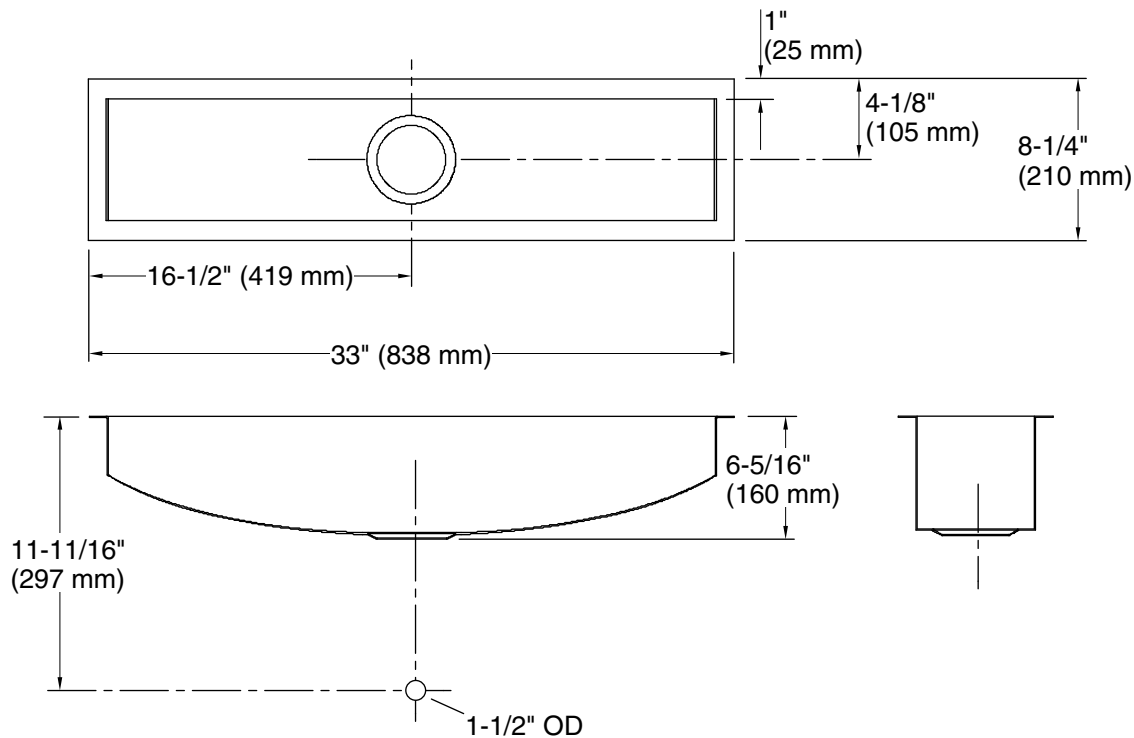

Technical Information

All product dimensions are nominal.

Bowl configuration:	Single
Installation:	Under-mount
Min. base cabinet width:	36" (914 mm)
Bowl area (Only):	Length: 31" (787 mm) Width: 6-1/4" (159 mm) Bowl depth: 6-5/16" (160 mm)
Drain hole:	3-5/8" (92 mm)
Template:	1022025-7, required, included

Notes

Install this product according to the installation instructions.

ADA compliant when installed to the specific requirements of these regulations.