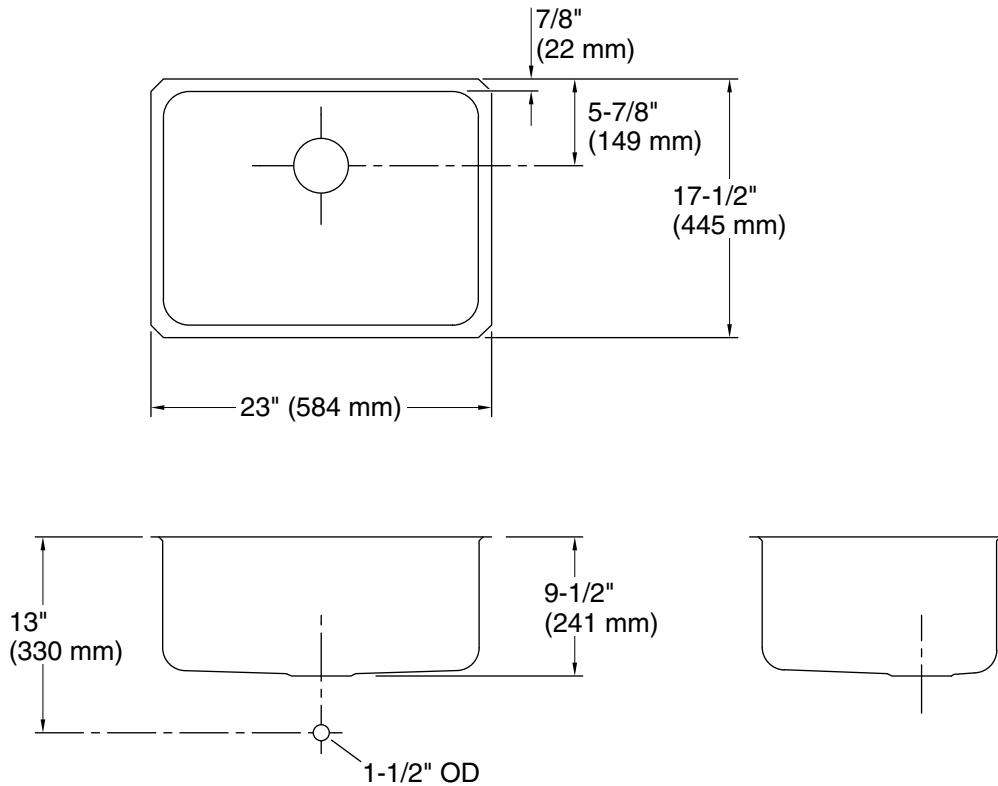

#### Technical Information

All product dimensions are nominal.

Bowl configuration: Single

Installation: Under-mount

Min. base cabinet width: 27" (686 mm)

Bowl area (Center): Length: 21-1/4" (540 mm)  
Width: 15-3/4" (400 mm)  
Bowl depth: 9-1/2" (241 mm)  
Water depth: 9-1/2" (241 mm)

Drain hole: 3-3/4" (94 mm)

Template: 113193, required, included