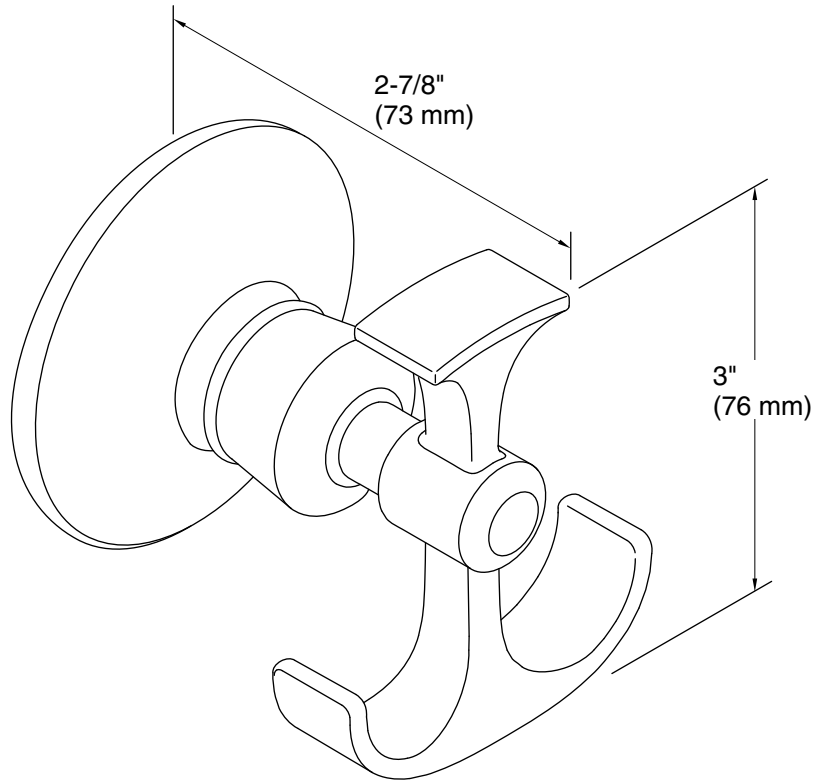

Color tiles intended for reference only.

Color	Code	Description
	CP	Polished Chrome
	BN	Vibrant® Brushed Nickel

Technical Information

All product dimensions are nominal.

Material: Metal

Notes

Install this product according to the installation guide.