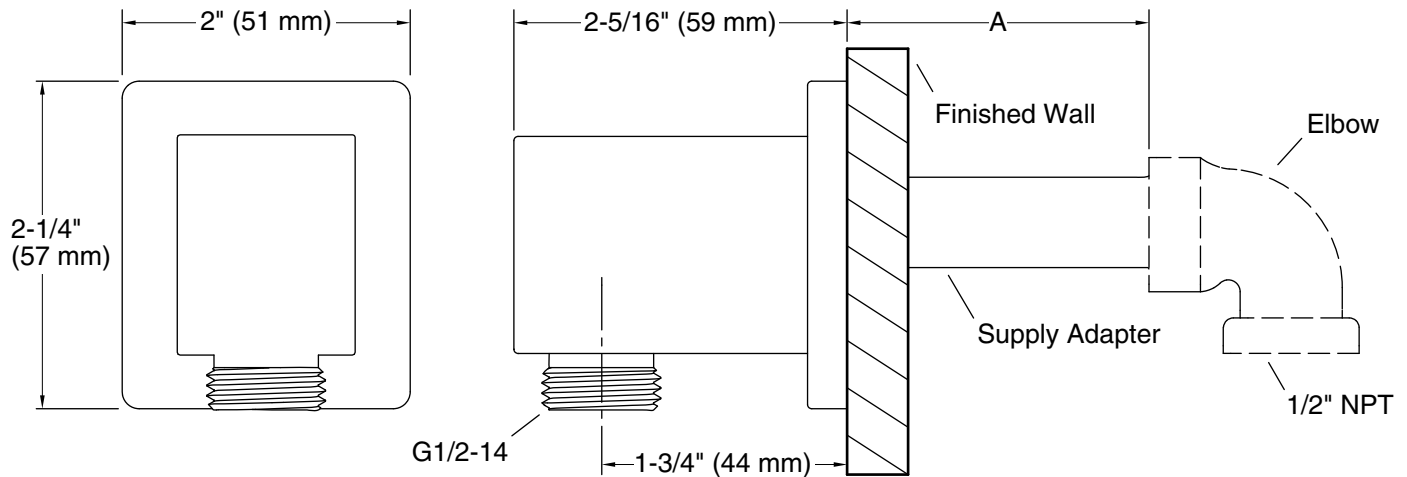

Supply Adapter	A
1218069 (included)	1-13/16" – 2-5/16" (46 mm – 59 mm)
1229031*	0 – 1/2" (0 – 13 mm)
1247986*	5/16" – 13/16" (8 mm – 21 mm)
1247985*	13/16" – 1-5/16" (21 mm – 33 mm)
1247984*	1-5/16" – 1-13/16" (33 mm – 46 mm)
1218070*	2-5/16" – 2-13/16" (59 mm – 71 mm)
1218071*	2-13/16" – 3-5/16" (71 mm – 84 mm)

*Sold Separately

Technical Information

All product dimensions are nominal.

Notes

Install this product according to the installation guide.

If dimension "A" is between 1-13/16" (46 mm) and 2-5/16" (59 mm) use the included supply adapter. For the other dimensions, order the appropriate supply adapter.