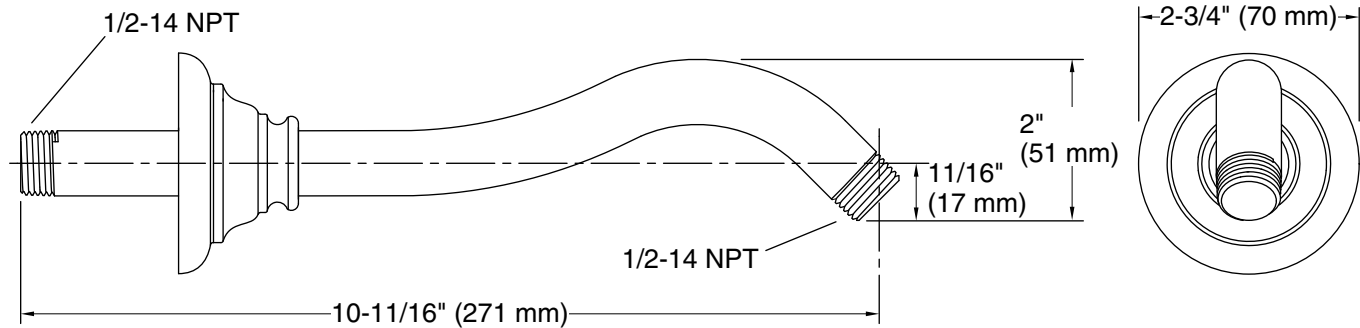

### Features

- 1/2" NPT connection.
- Coordinates with other products in the Artifacts collection.
- 10-11/16" (297 mm) x 2-3/4" (70 mm) x 2-3/4" (70 mm)

### Technical Information

All product dimensions are nominal.

Material: Metal