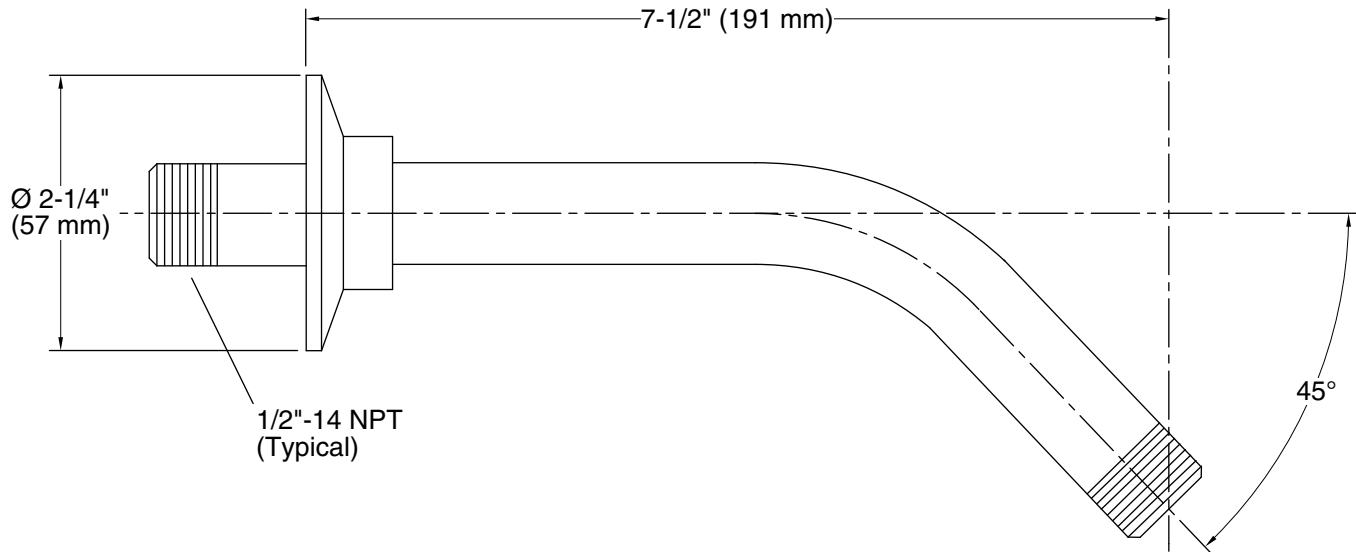

Features

- Metal construction.
- 1/2" -14 NPT thread both ends.
- Wall-mount flange.

Recommended Products/Accessories

K-23723 Faucet cleaner

Codes/Standards

None Applicable

KOHLER® Faucet Lifetime Limited Warranty

Technical Information

All product dimensions are nominal.

Material: Metal

Notes

Install this product according to the installation guide.