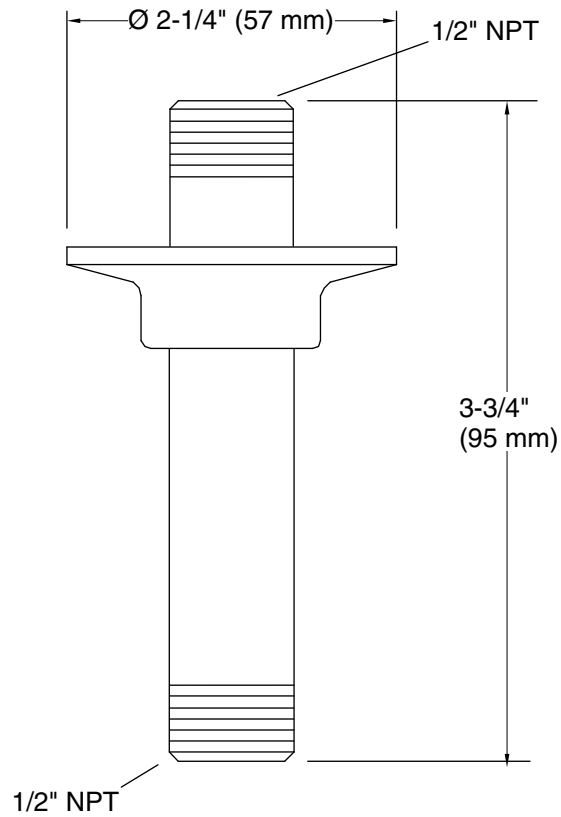

Features

- 1/2" NPT connections.
- Includes flange.
- 3" (76 mm) straight shower arm.

Material

- Brass construction.
- KOHLER finishes resist corrosion and tarnishing.

Installation

- Ceiling-mount.

Recommended Products/Accessories

Technical Information

All product dimensions are nominal.

Material: Brass

Notes

Install this product according to the installation instructions.