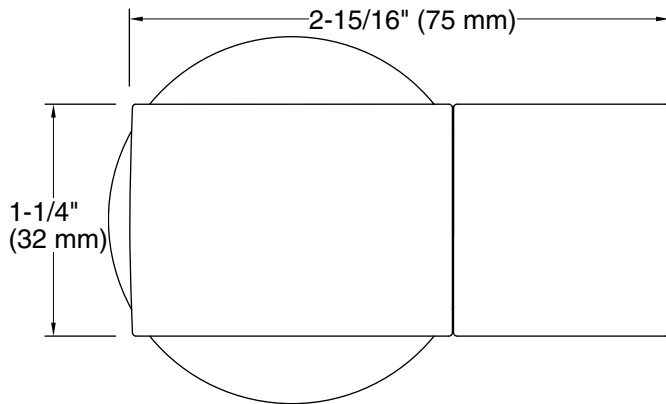

Exhale®
Adjustable Wall Bracket
K-98349

Features

- Bracket pivots and rotates to position handshower at desired angle.
- Ball joint offers smooth, wide-range movement.
- Coordinates with other products in the Exhale collection.

Technical Information

All product dimensions are nominal.

Material: Brass

Notes

Install this product according to the installation guide.