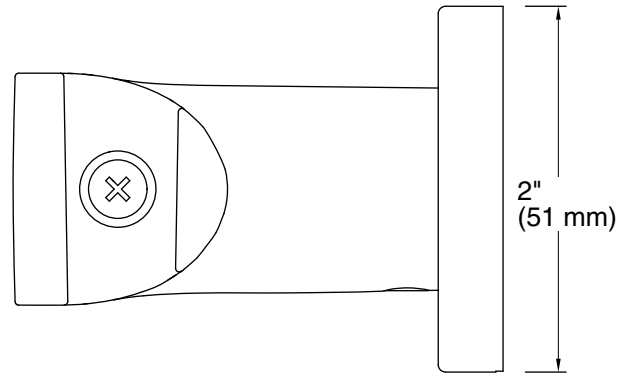

Exhale®
Adjustable Wall Bracket
K-98349

Features

- Bracket pivots and rotates to position handshower at desired angle.
- Ball joint offers smooth, wide-range movement.
- Coordinates with other products in the Exhale collection.

Technical Information

All product dimensions are nominal.

Material: Brass

Notes

Install this product according to the installation guide.