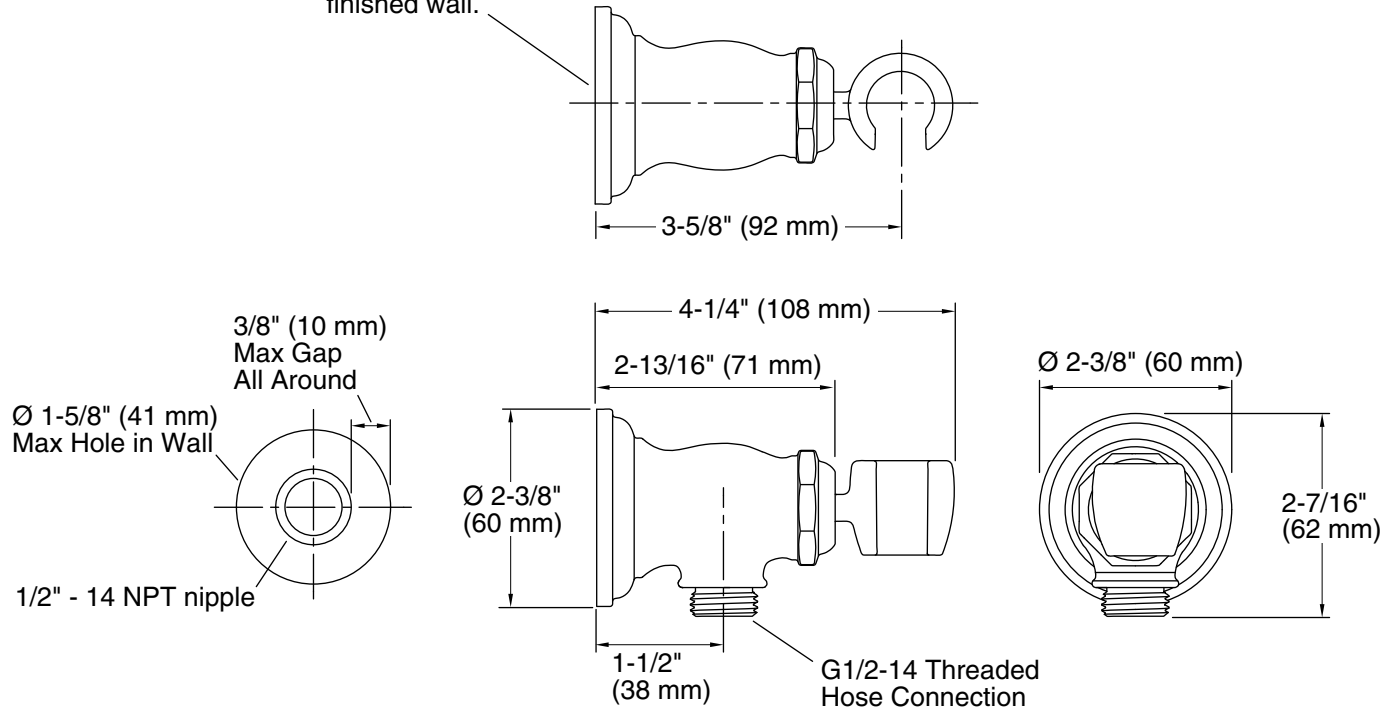

### Features

- Bracket pivots and rotates to position handshower at desired angle.
- For use with a handshower and hose (sold separately).
- Includes check valve for backflow prevention.
- Includes supply elbow. Integrated supply and holder reduces the number of components needed in the shower space, allowing for a cleaner look.
- Coordinates with other products in the Artifacts collection.

For NPT connection,  
nipple must extend  
11/16" (17 mm) beyond  
finished wall.